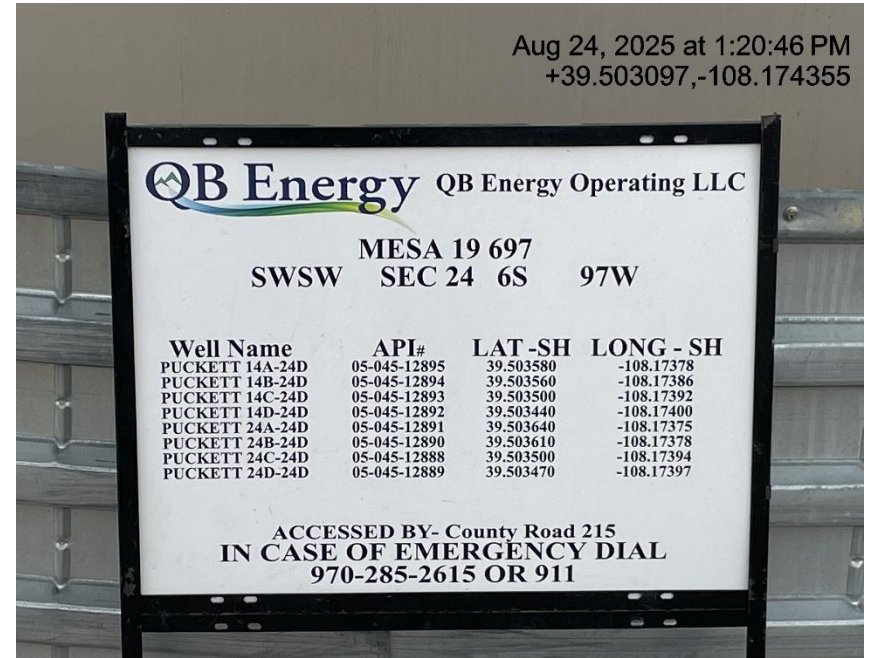

Inspection/Audit Photos

Location Name: QB ENERGY OPERATING LLC PUCKETT 14A-24D (MESA 19 697) Pad

Location #: 335528

Aug 24, 2025 at 1:17:28 PM
+39.502852,-108.174103

Aug 24, 2025 at 1:20:46 PM
+39.503097,-108.174355

QB Energy QB Energy Operating LLC

MESA 19 697
SWSW SEC 24 6S 97W

Well Name	API#	LAT - SH	LONG - SH
PUCKETT 14A-24D	05-045-12895	39.503580	-108.17378
PUCKETT 14B-24D	05-045-12894	39.503560	-108.17386
PUCKETT 14C-24D	05-045-12893	39.503500	-108.17392
PUCKETT 14D-24D	05-045-12892	39.503440	-108.17400
PUCKETT 24A-24D	05-045-12891	39.503640	-108.17375
PUCKETT 24B-24D	05-045-12890	39.503610	-108.17378
PUCKETT 24C-24D	05-045-12888	39.503500	-108.17394
PUCKETT 24D-24D	05-045-12889	39.503470	-108.17397

ACCESSED BY- County Road 215
IN CASE OF EMERGENCY DIAL
970-285-2615 OR 911

Photo # 3003 From entrance to location

Photo # 3004 Location

Inspection/Audit Photos

Location Name: QB ENERGY OPERATING LLC PUCKETT 14A-24D (MESA 19 697) Pad

Inspection/Audit Photos

Location Name: QB ENERGY OPERATING LLC PUCKETT 14A-24D (MESA 19 697) Pad

Location #: 335528

Aug 24, 2025 at 1:22:55 PM
+39.503111,-108.174329

Aug 24, 2025 at 1:17:55 PM
+39.502964,-108.174134