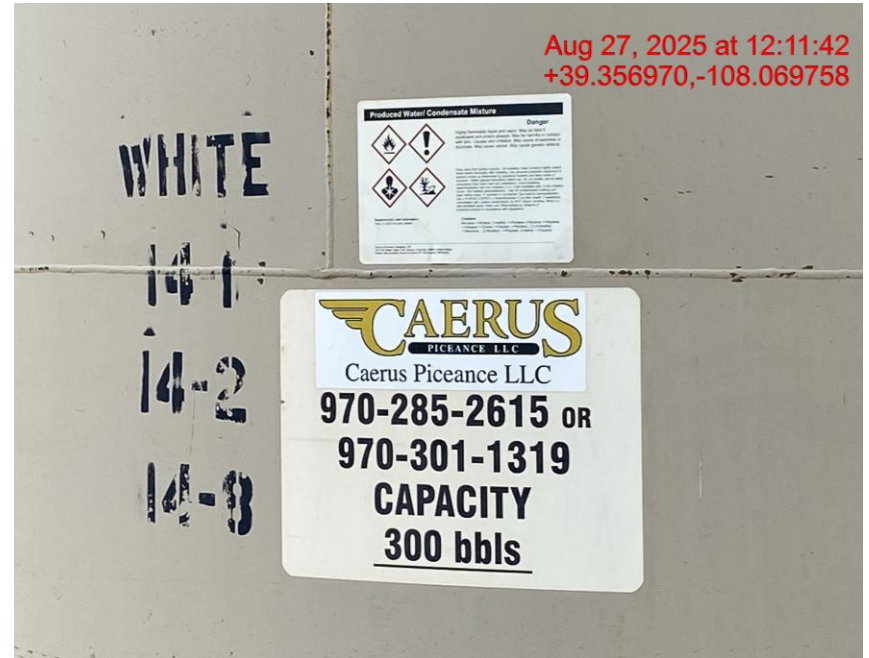

Audit Photos

Location Name: QB ENERGY OPERATING LLC, WHITE-68S96W/14NENE

Location ID: 334067

Date: 8/27/2025

Aug 27, 2025 at 12:06:53
+39.356923,-108.069617

Aug 27, 2025 at 12:08:06
+39.356657,-108.069718

Location – Photo #00469

Location – Photo #00472

Audit Photos

Location Name: QB ENERGY OPERATING LLC, WHITE-68S96W/14NENE

Location ID: 334067

Date: 8/27/2025

Location – Photo #00477

Location – Photo #00467

Audit Photos

Location Name: QB ENERGY OPERATING LLC, WHITE-68S96W/14NENE

Location ID: 334067

Date: 8/27/2025

Signs not Updated with Current Operator Information –
Photo #00468

Signs not Updated with Current Operator Information –
Photo #00473

Audit Photos

Location Name: QB ENERGY OPERATING LLC, WHITE-68S96W/14NENE

Location ID: 334067

Date: 8/27/2025

Signs not Updated with Current Operator Information –
Photo #00478

Labels not Updated with Current Operator Information –
Photo #00479