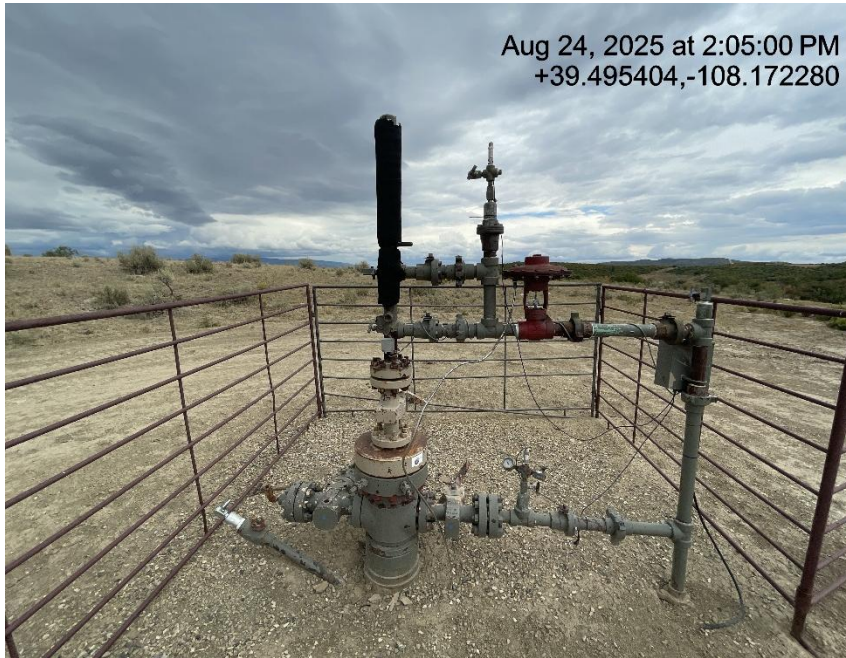

## Inspection/Audit Photos

Location Name: QB ENERGY OPERATING LLC PUCKETT 234-25 Pad

Location #: 324388

Photo # 3132 From entrance to location

Photo # 3133 Location

## Inspection/Audit Photos

Location Name: QB ENERGY OPERATING LLC PUCKETT 234-25 Pad

Location #: 324388

Photo # 3134 Location

Photo # 3135 Location

## Inspection/Audit Photos

Location Name: QB ENERGY OPERATING LLC PUCKETT 234-25 Pad

Location #: 324388

Photo # 3136 Location

Photo # 3137 Open ended piping on fire tube/wildlife hazard

## Inspection/Audit Photos

Location Name: QB ENERGY OPERATING LLC PUCKETT 234-25 Pad

Location #: 324388

Photo # 3138 Open ended piping on fire tube/wildlife hazard

Photo # 3139 Barbed wire fence needs maintenance/wildlife & personnel hazard