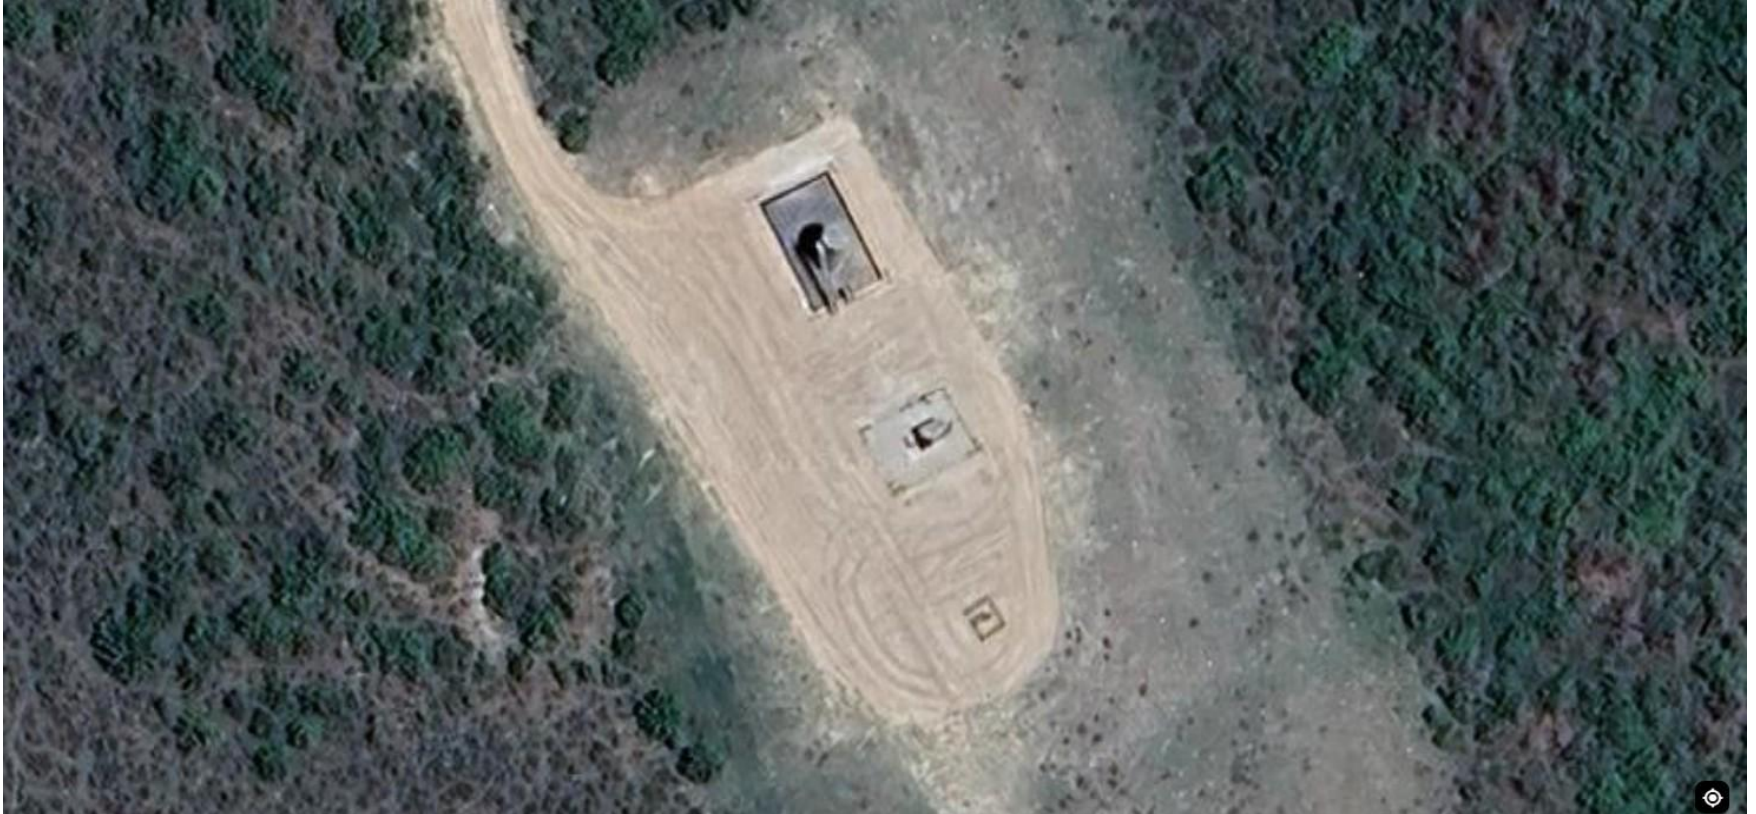

Storm Water Management and Erosion control
Location Name: QB ENERGY OPERATING LLC PUCKETT 234-25 Pad
Location #: 324388

**Location Overview: Location is within High
Priority/Density/Black Bear Habitat areas & in close proximity
to NSO Habitat area.**

Section/Township/Range: 25 6S97W

Storm water Management and Erosion control
Location Name: QB ENERGY OPERATING LLC PUCKETT 234-25 Pad
Location #: 324388

North West corner of location.

North East corner of location.

South West corner of location.

South East corner of location.