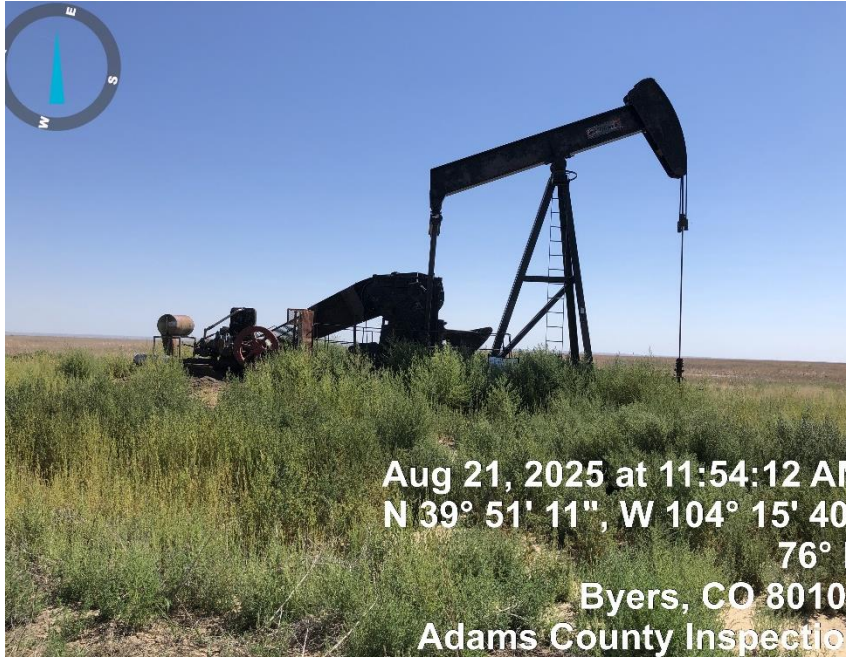

Inspection Photos  
Location Name: HAUGEN 1-30  
Location ID: 319699

Photo#1 Pumpjack/**CA:Weeds uncontrolled throughout pumpjack**

Photo#2 Production Tank/Separator/(2)ECDS/Gas Meter/**CA:Weeds uncontrolled throughout location**

Inspection Photos  
Location Name: HAUGEN 1-30  
Location ID: 319699

Photo#3 CA:Weeds uncontrolled throughout location

Photo#4 CA:Weeds uncontrolled throughout location