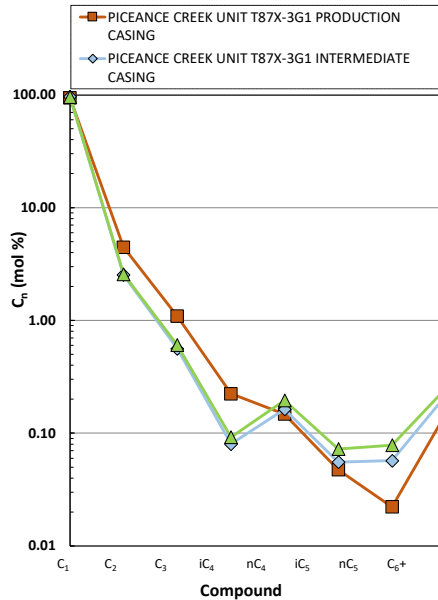

Hydrocarbon Composition Plot