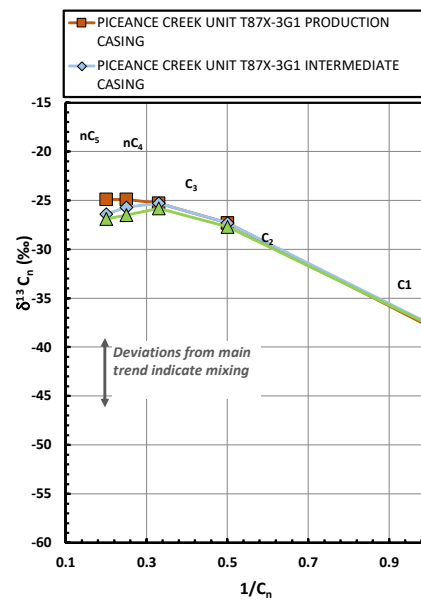

Mixing Plot