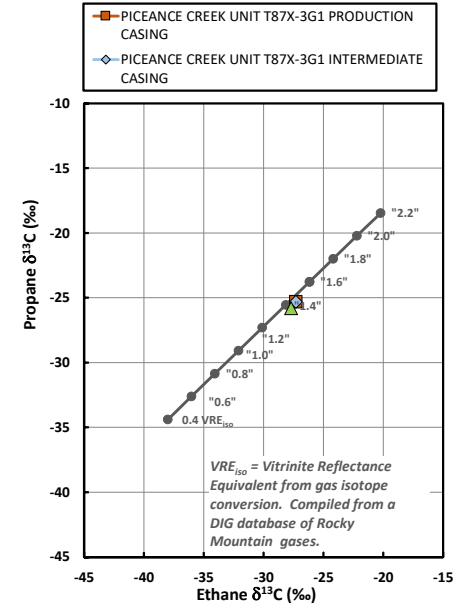

Ethane - Propane Maturity Plot