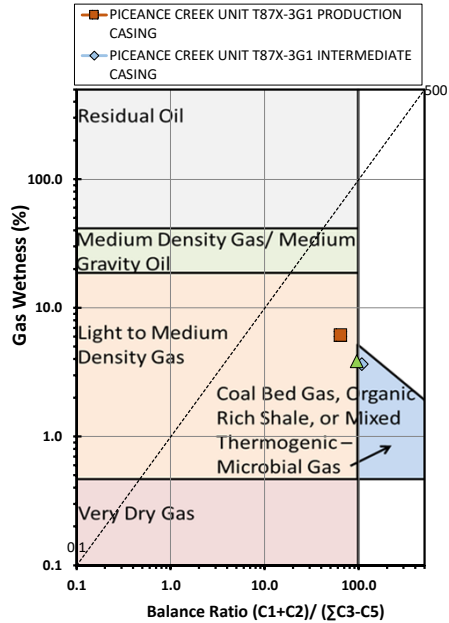

Haworth Ratio Plot - Characterization of Hydrocarbon Type