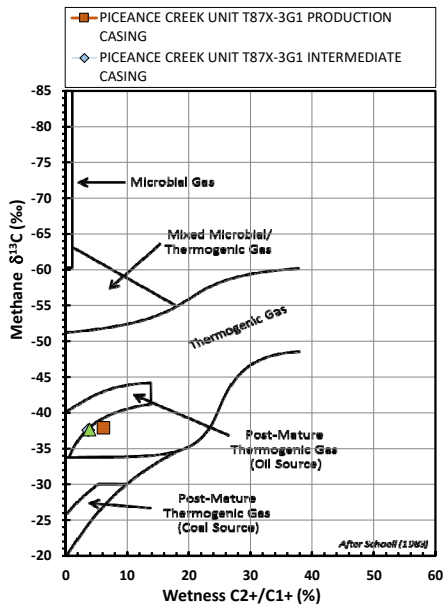

Methane $\delta^{13}\text{C}$ vs Wetness Genetic Classification Plot

Haworth Ratio Plot - Characterization of Hydrocarbon Type