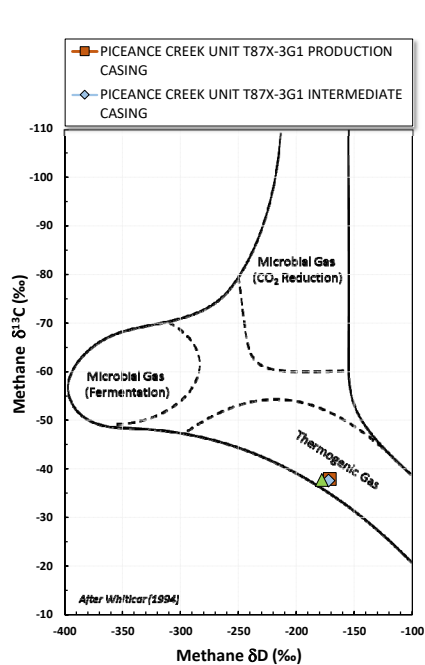

Haworth Ratio Plot - Characterization of Hydrocarbon Type