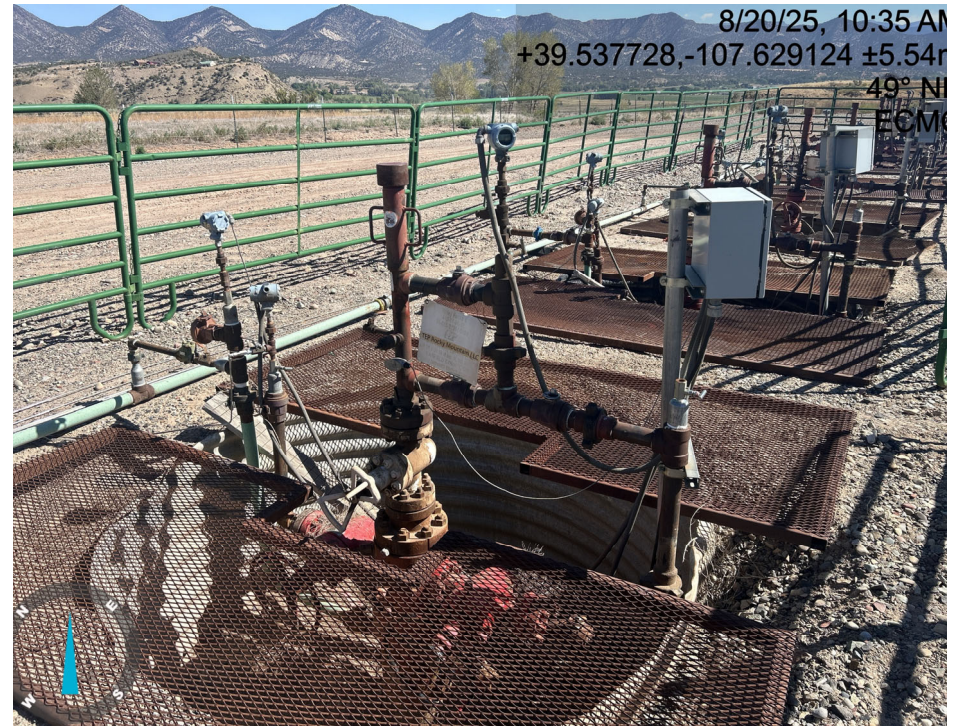

Location ID: 436713

Location

Location

TEP
Valley Farms L
Location ID: 436713

ECD is metered

Well signs are illegible.

TEP
Valley Farms L
Location ID: 436713

Well signs are illegible.

Well signs are illegible.

TEP
Valley Farms L
Location ID: 436713

Well signs are illegible.

Well signs are illegible.

TEP
Valley Farms L
Location ID: 436713

Well signs are illegible.

Well signs are illegible.