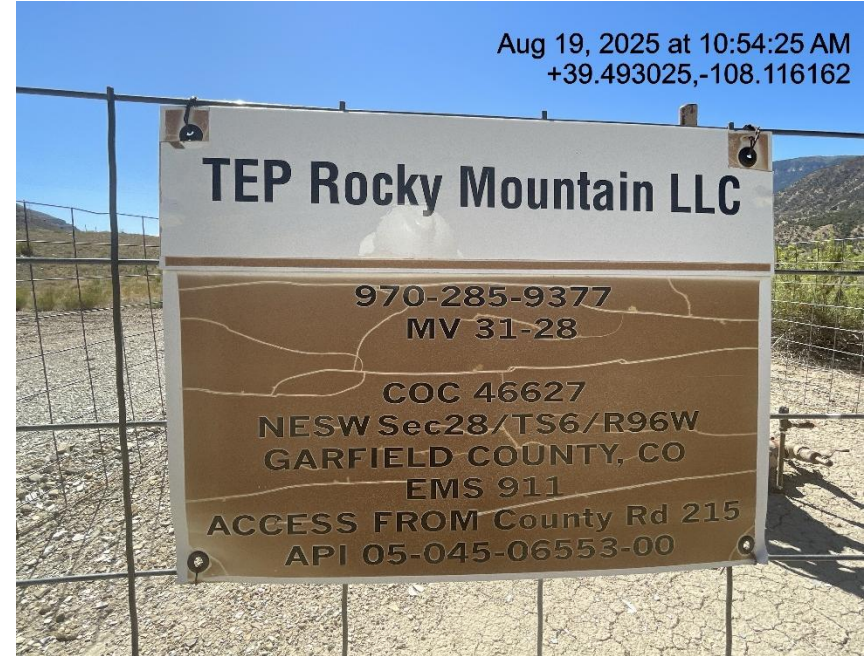

## Inspection/Audit Photos

Location Name: TEP ROCKY MOUNTAIN LLC ARCO MV-31-28 Pad

Location ID: 323782

Photo # 1477 From entrance to location

Photo # 1478 Location

## Inspection/Audit Photos

Location Name: TEP ROCKY MOUNTAIN LLC ARCO MV-31-28 Pad

Location ID: 323782

Photo # 1479 Location

Photo # 1480 Location