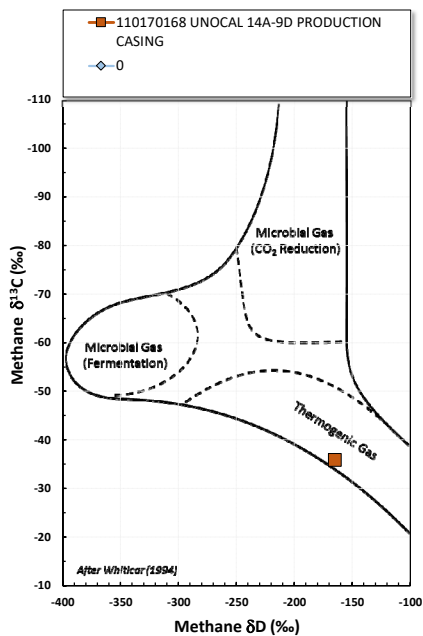

Haworth Ratio Plot - Characterization of Hydrocarbon Type