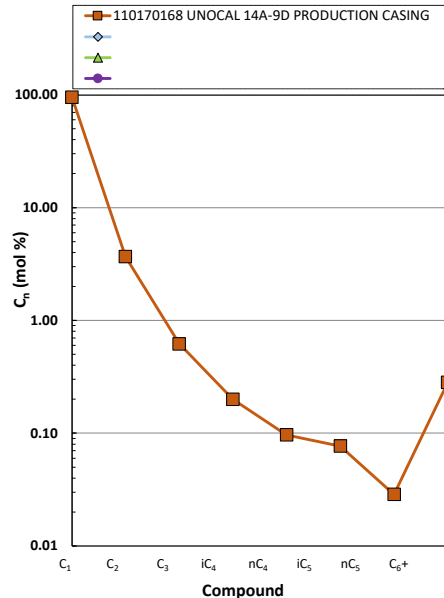

Hydrocarbon Composition Plot