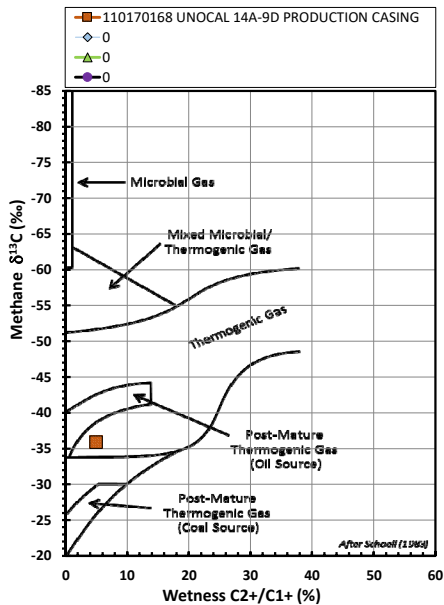

Methane $\delta^{13}\text{C}$ vs Wetness Genetic Classification Plot

Haworth Ratio Plot - Characterization of Hydrocarbon Type