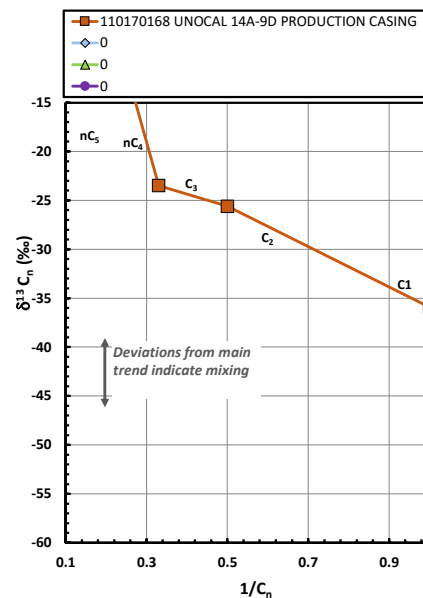

Mixing Plot