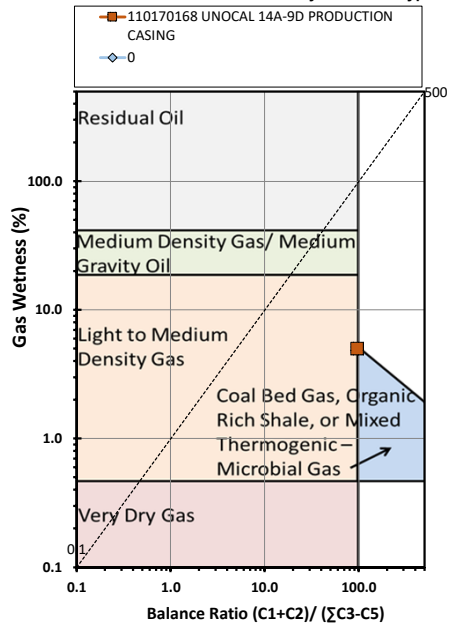

Haworth Ratio Plot - Characterization of Hydrocarbon Type