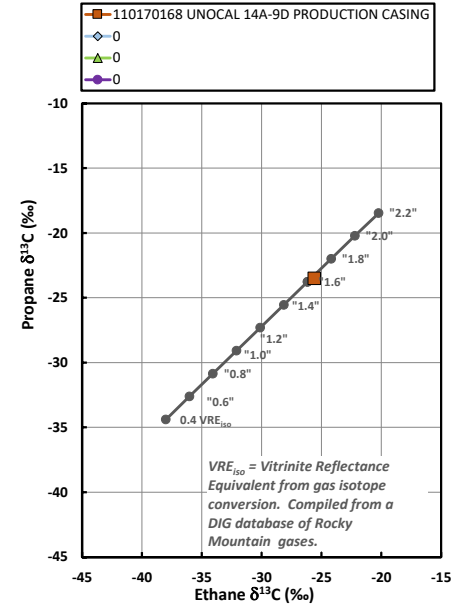

Ethane - Propane Maturity Plot