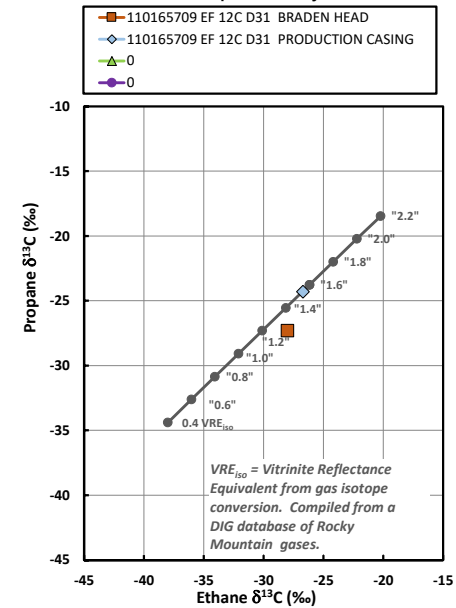

Ethane - Propane Maturity Plot