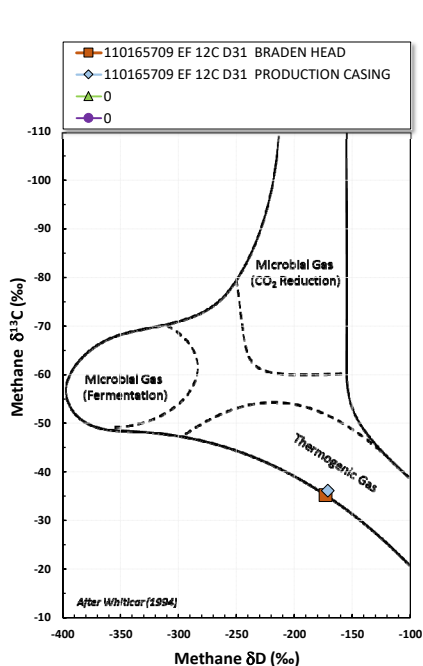

Haworth Ratio Plot - Characterization of Hydrocarbon Type