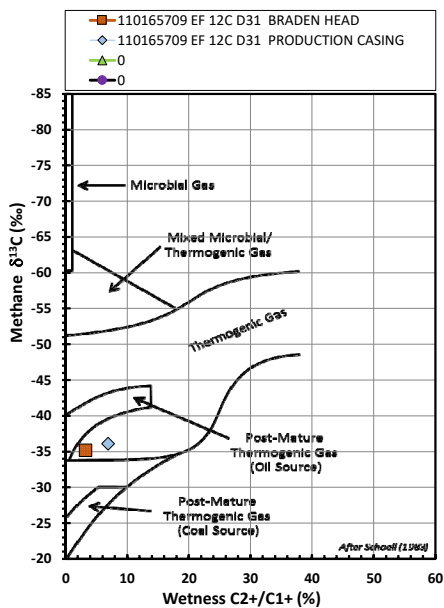

Methane $\delta^{13}\text{C}$ vs Wetness Genetic Classification Plot

Haworth Ratio Plot - Characterization of Hydrocarbon Type