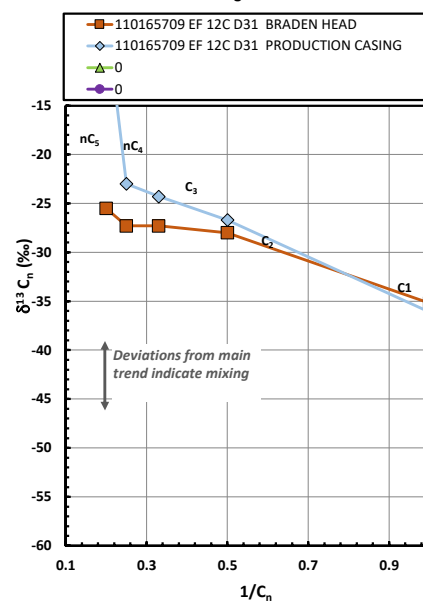

Mixing Plot