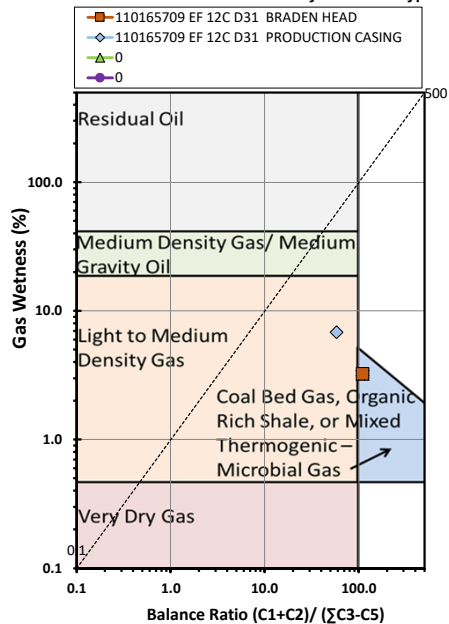

Haworth Ratio Plot - Characterization of Hydrocarbon Type