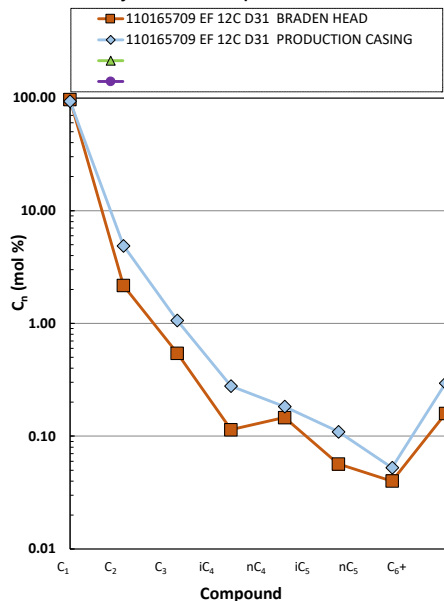

Hydrocarbon Composition Plot