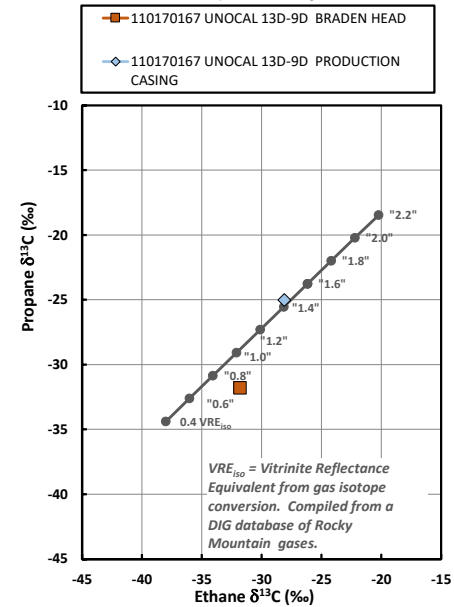

Ethane - Propane Maturity Plot