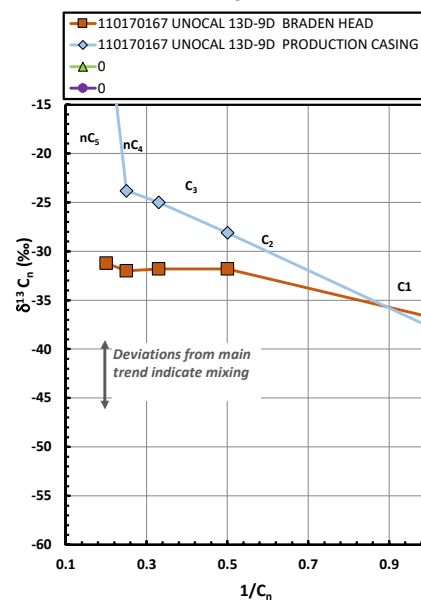

Mixing Plot