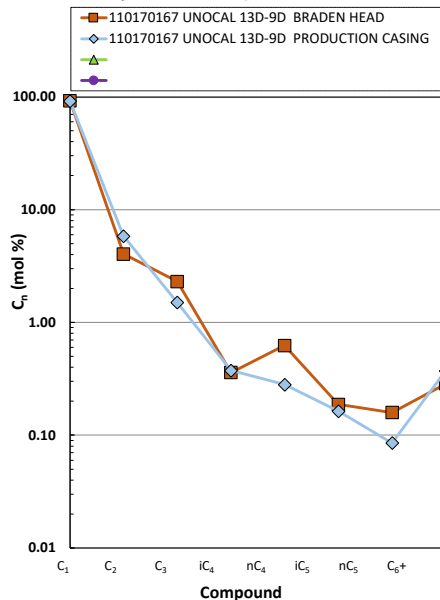

Hydrocarbon Composition Plot