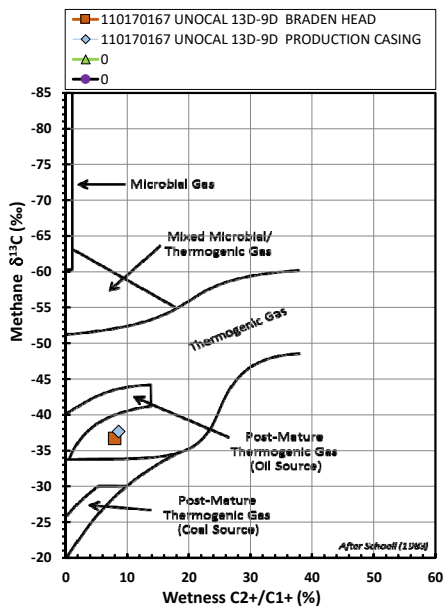

Methane $\delta^{13}\text{C}$ vs Wetness Genetic Classification Plot

Haworth Ratio Plot - Characterization of Hydrocarbon Type