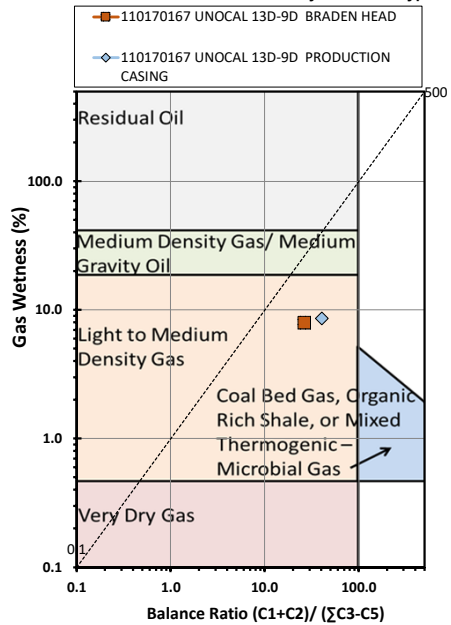

Haworth Ratio Plot - Characterization of Hydrocarbon Type