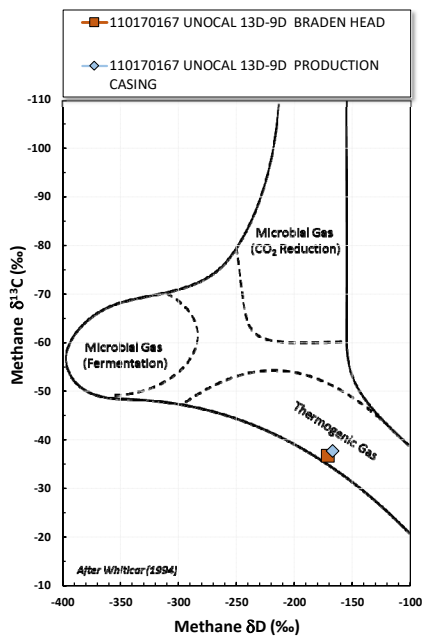

Haworth Ratio Plot - Characterization of Hydrocarbon Type