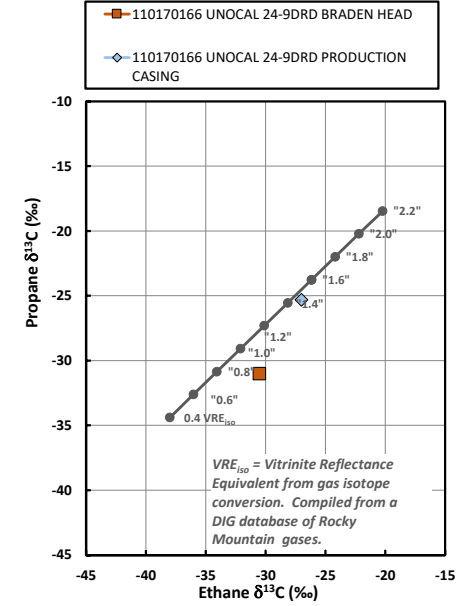

Ethane - Propane Maturity Plot