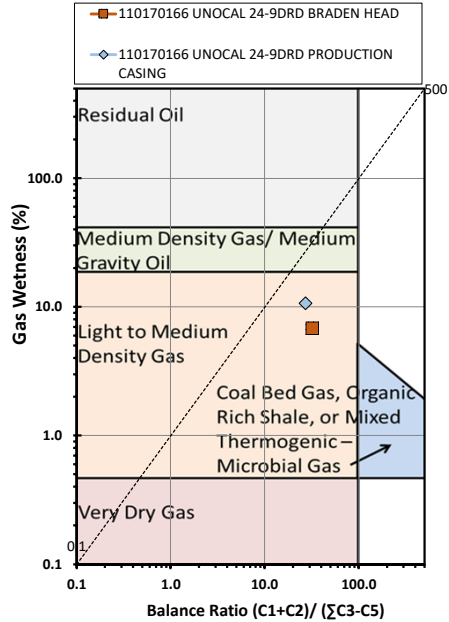

Haworth Ratio Plot - Characterization of Hydrocarbon Type