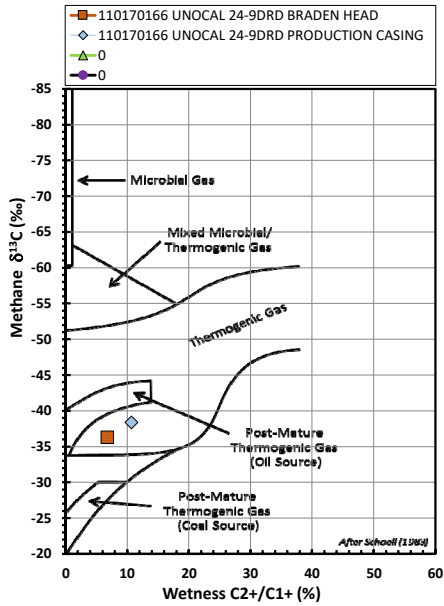

Methane $\delta^{13}\text{C}$ vs Wetness Genetic Classification Plot

Haworth Ratio Plot - Characterization of Hydrocarbon Type