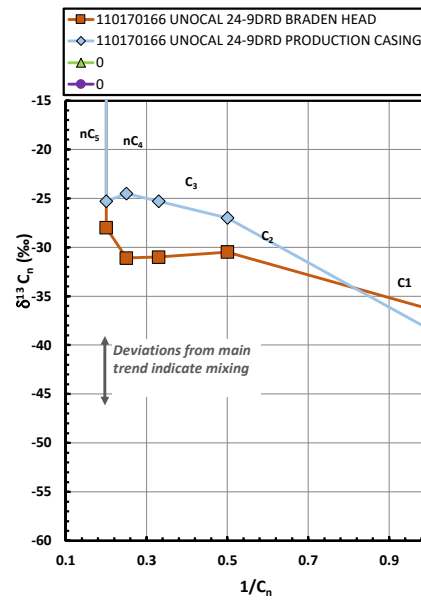

Mixing Plot