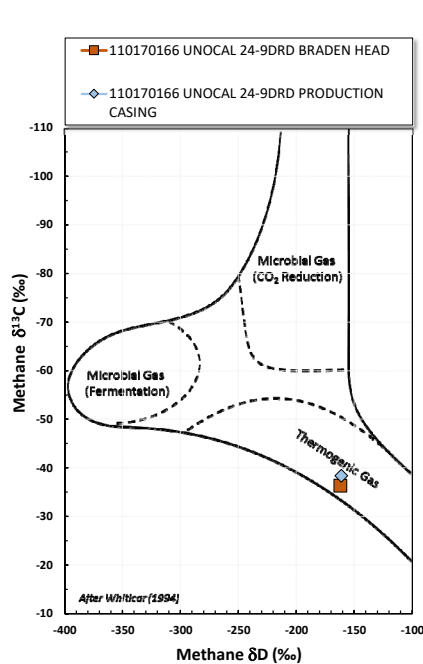

Haworth Ratio Plot - Characterization of Hydrocarbon Type