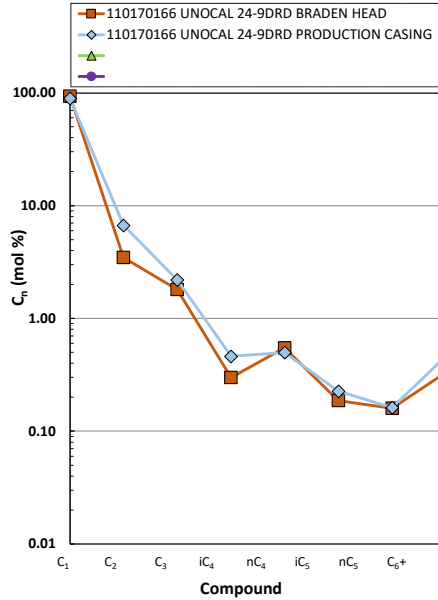

Hydrocarbon Composition Plot