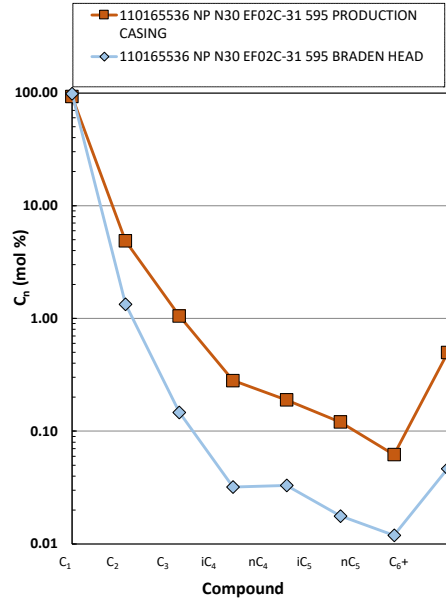

Hydrocarbon Composition Plot