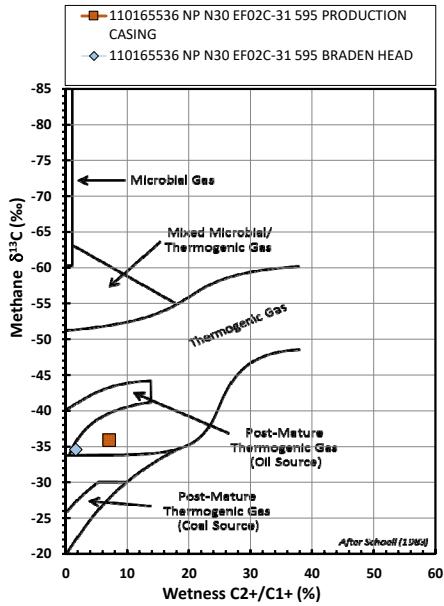

Methane $\delta^{13}\text{C}$ vs Wetness Genetic Classification Plot

Haworth Ratio Plot - Characterization of Hydrocarbon Type