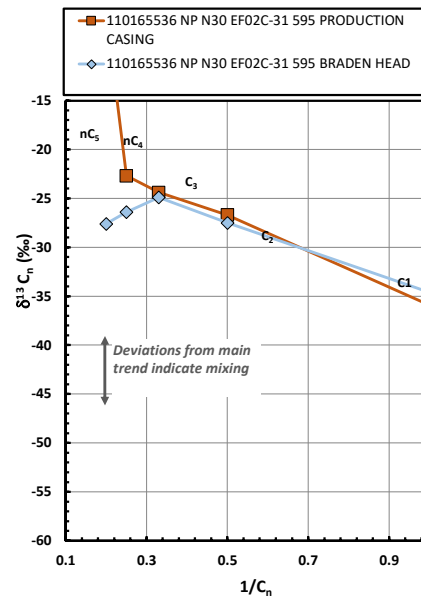

Mixing Plot