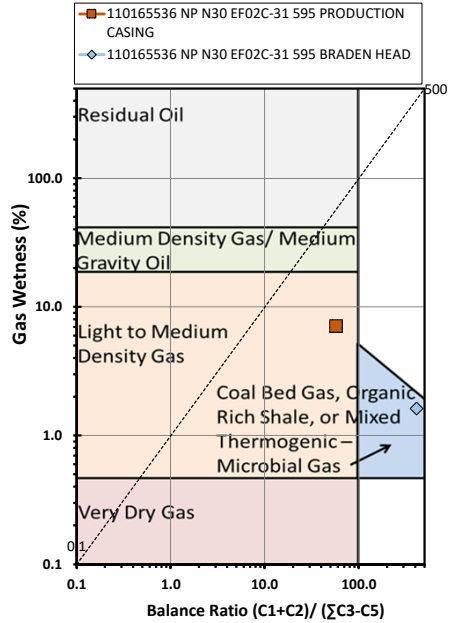

Haworth Ratio Plot - Characterization of Hydrocarbon Type