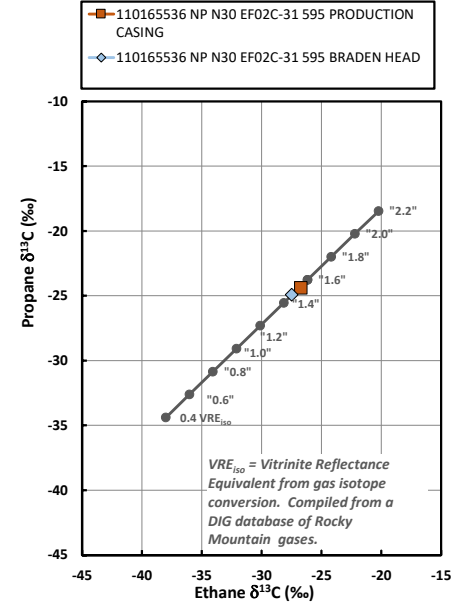

Ethane - Propane Maturity Plot