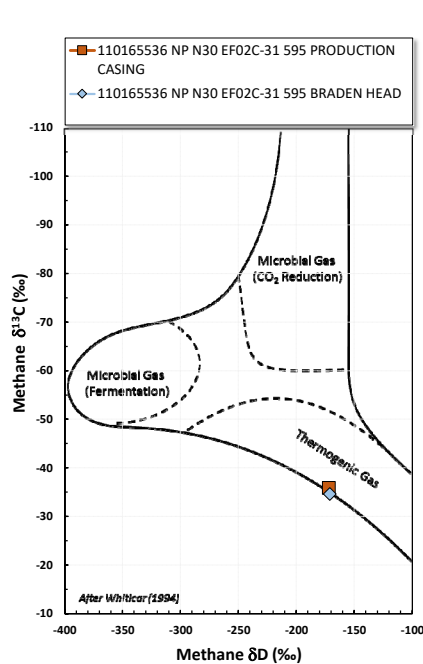

Haworth Ratio Plot - Characterization of Hydrocarbon Type