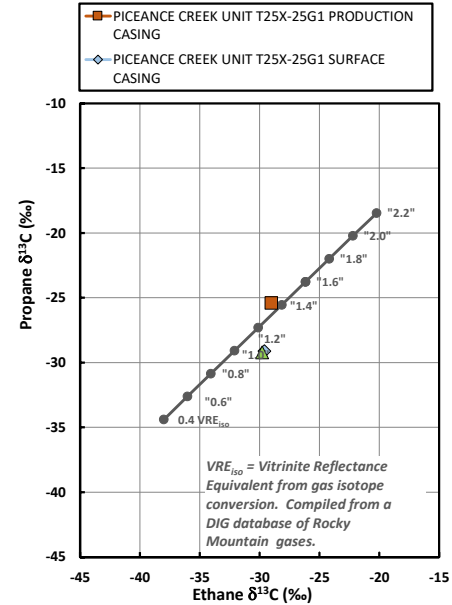

Ethane - Propane Maturity Plot