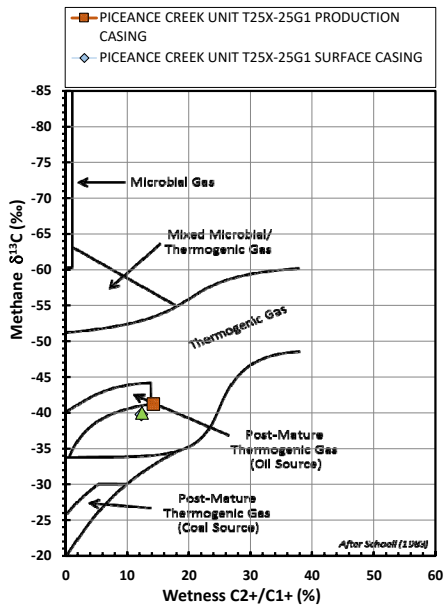

Methane $\delta^{13}\text{C}$ vs Wetness Genetic Classification Plot

Haworth Ratio Plot - Characterization of Hydrocarbon Type