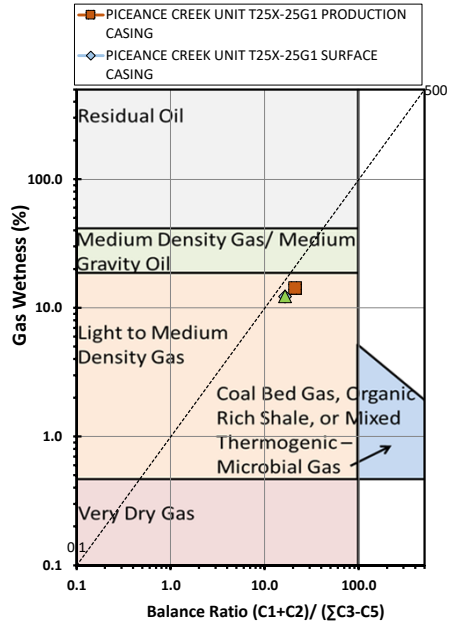

Haworth Ratio Plot - Characterization of Hydrocarbon Type