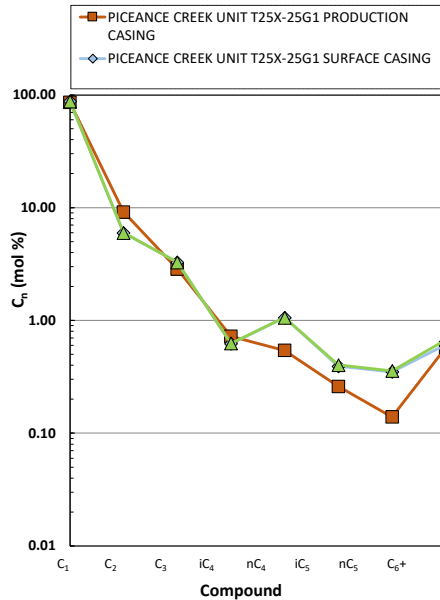

Hydrocarbon Composition Plot