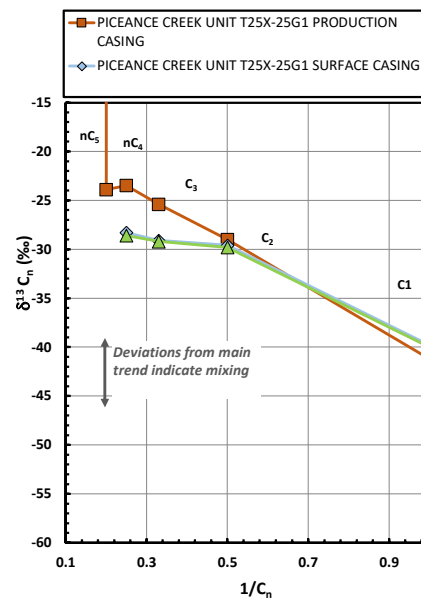

Mixing Plot