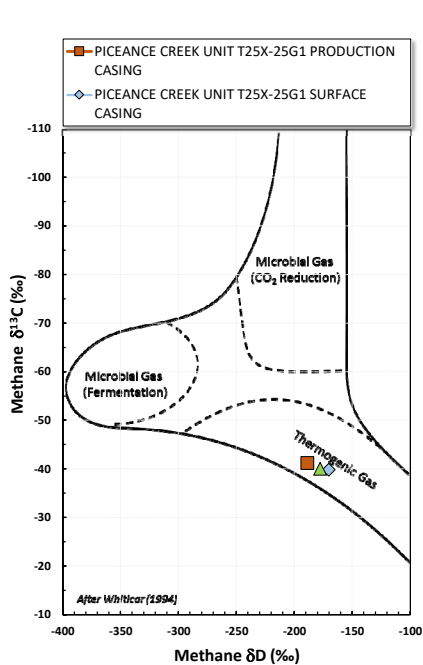

Haworth Ratio Plot - Characterization of Hydrocarbon Type