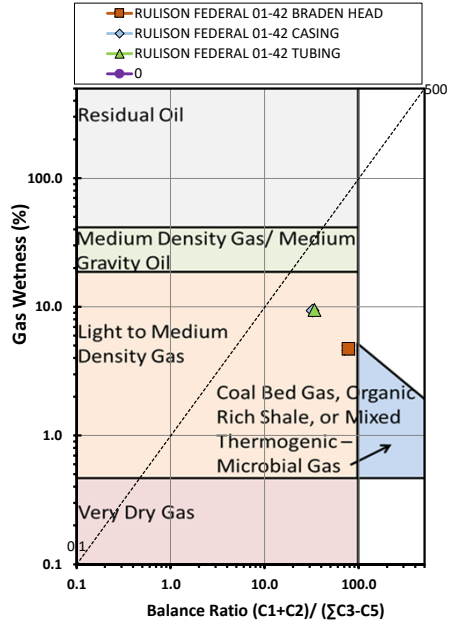

Haworth Ratio Plot - Characterization of Hydrocarbon Type