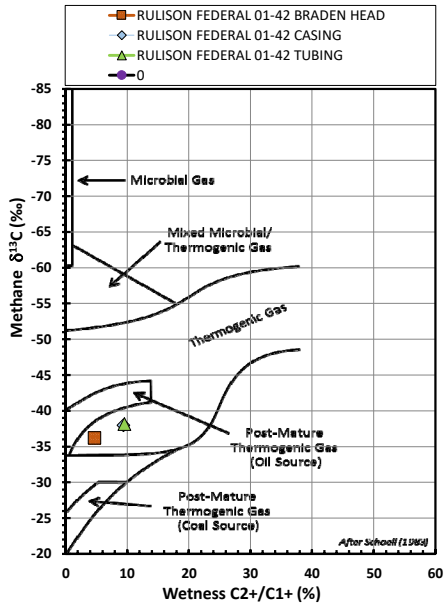

Methane $\delta^{13}\text{C}$ vs Wetness Genetic Classification Plot

Haworth Ratio Plot - Characterization of Hydrocarbon Type