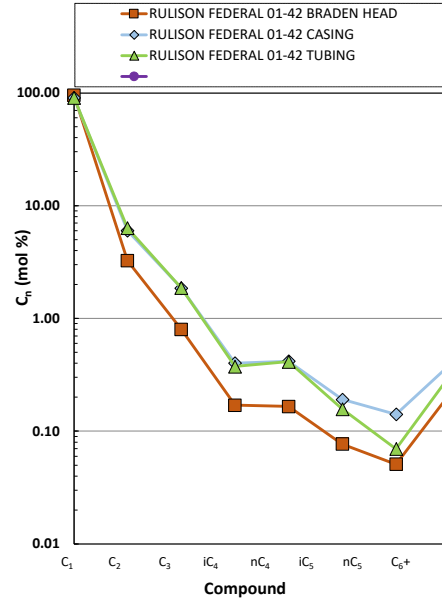

Hydrocarbon Composition Plot