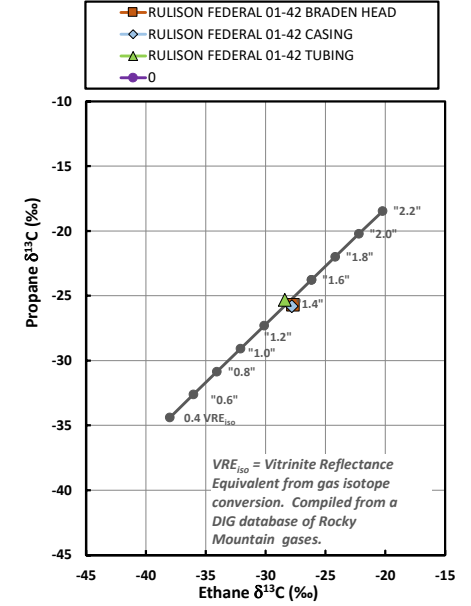

Ethane - Propane Maturity Plot