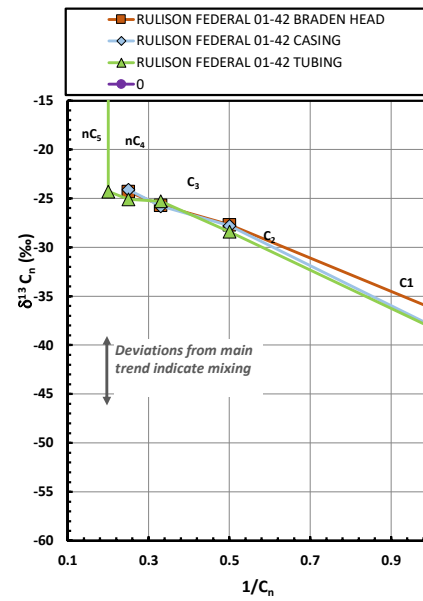

Mixing Plot