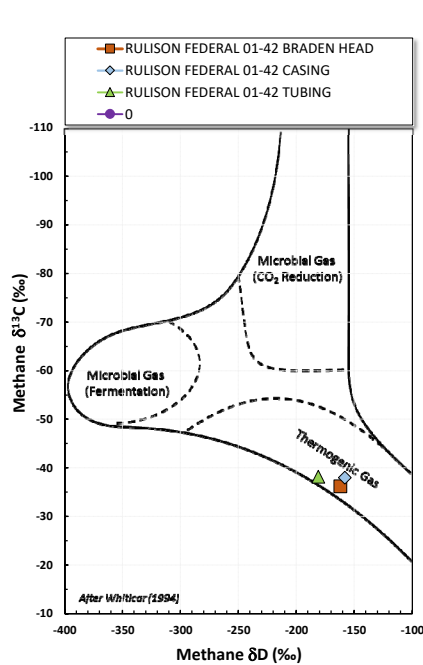

Haworth Ratio Plot - Characterization of Hydrocarbon Type