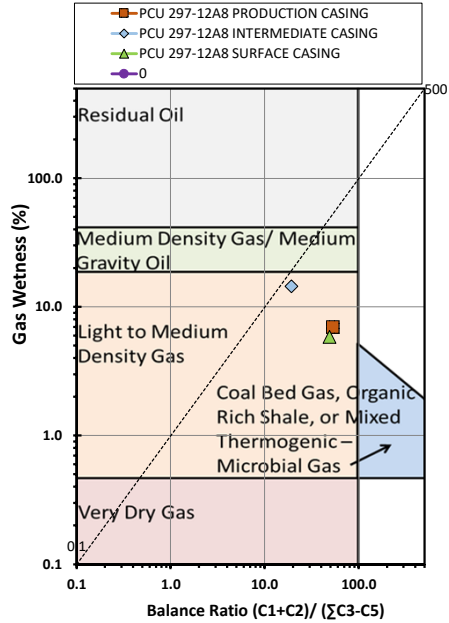

Haworth Ratio Plot - Characterization of Hydrocarbon Type