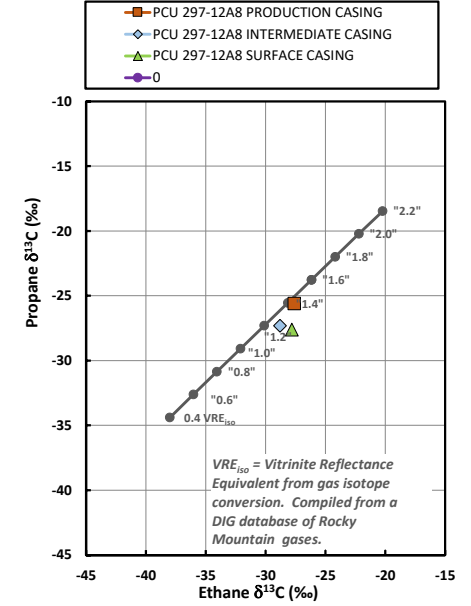

Ethane - Propane Maturity Plot