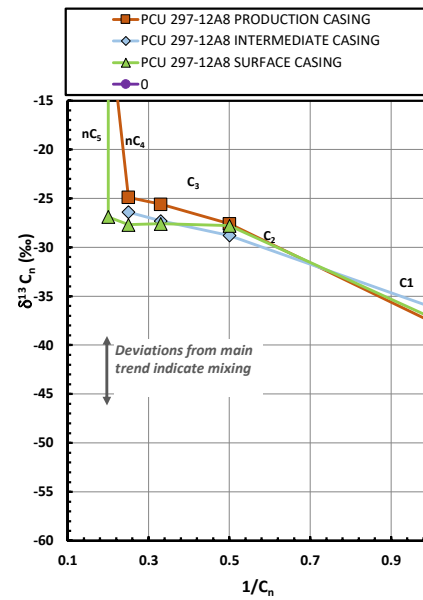

Mixing Plot