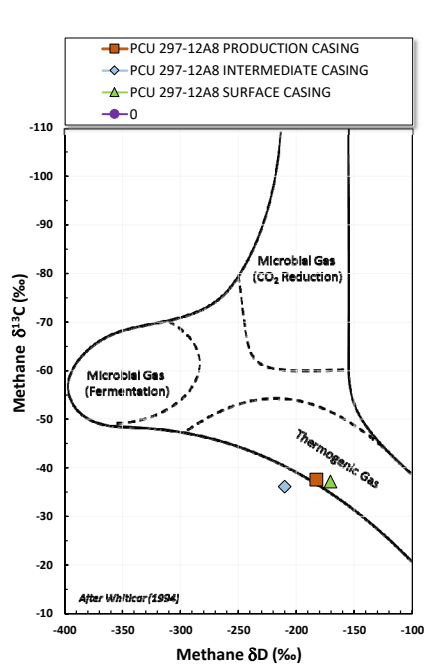

Haworth Ratio Plot - Characterization of Hydrocarbon Type