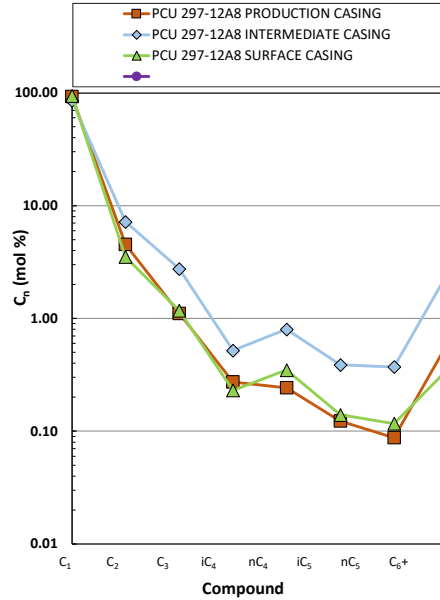

Hydrocarbon Composition Plot