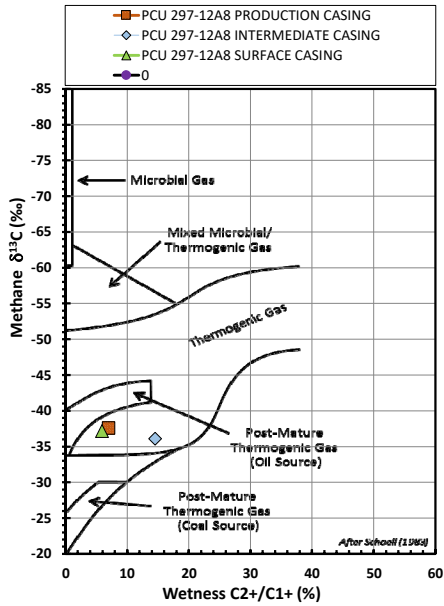

Methane $\delta^{13}\text{C}$ vs Wetness Genetic Classification Plot

Haworth Ratio Plot - Characterization of Hydrocarbon Type