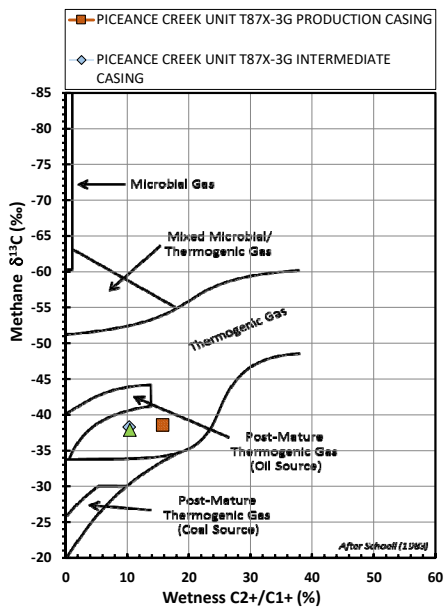

Methane $\delta^{13}\text{C}$ vs Wetness Genetic Classification Plot

Haworth Ratio Plot - Characterization of Hydrocarbon Type