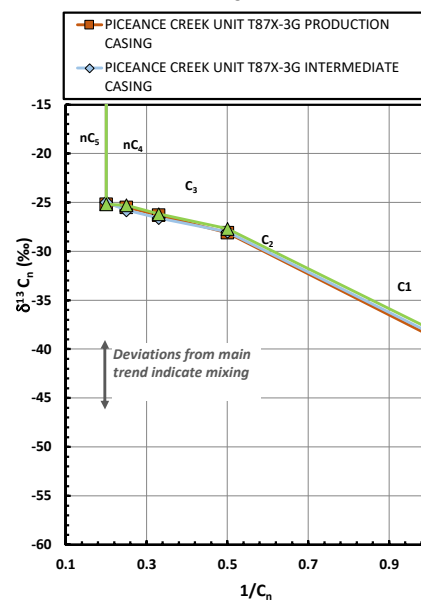

Mixing Plot