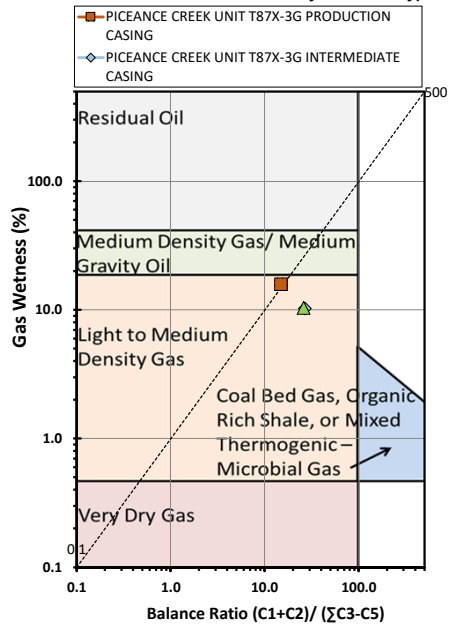

Haworth Ratio Plot - Characterization of Hydrocarbon Type