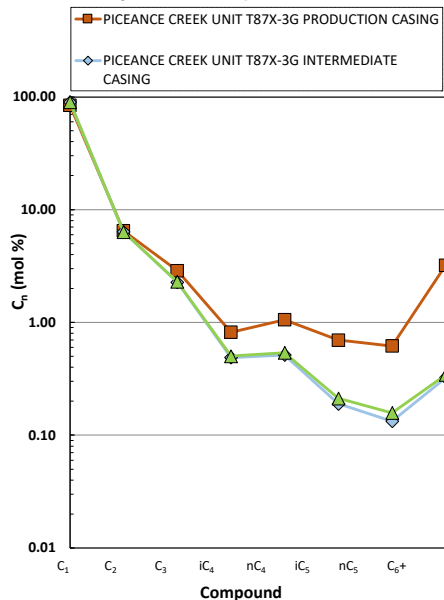

Hydrocarbon Composition Plot