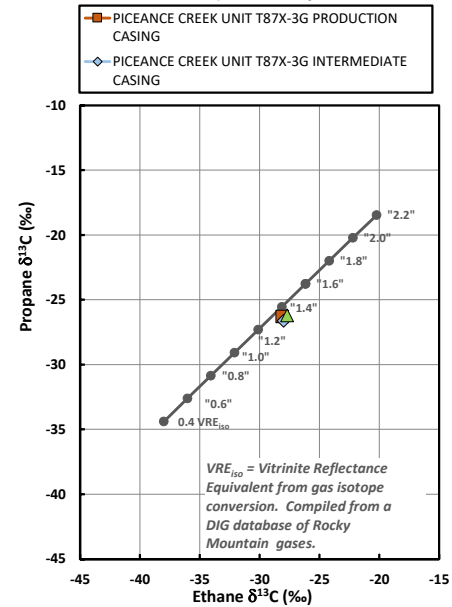

Ethane - Propane Maturity Plot