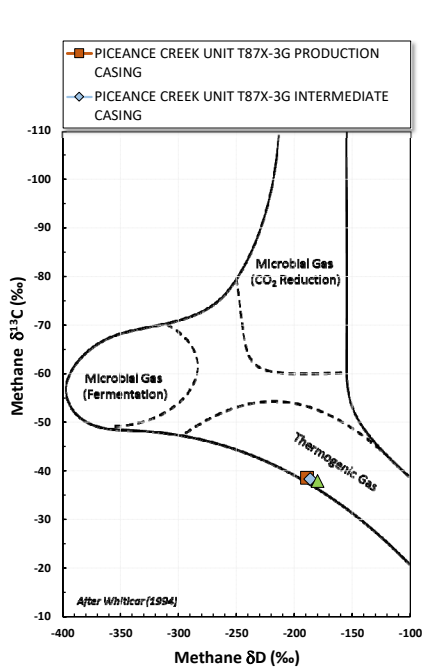

Haworth Ratio Plot - Characterization of Hydrocarbon Type