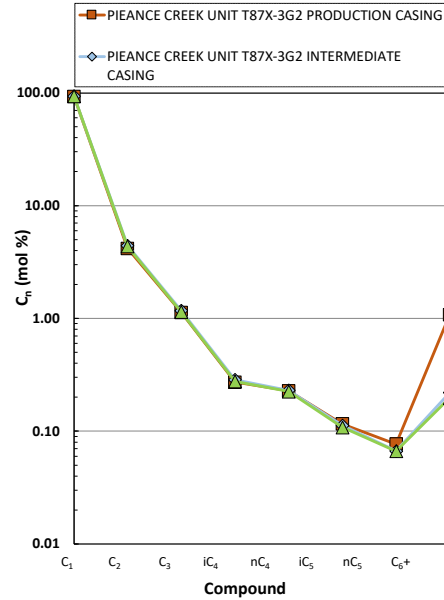

Hydrocarbon Composition Plot