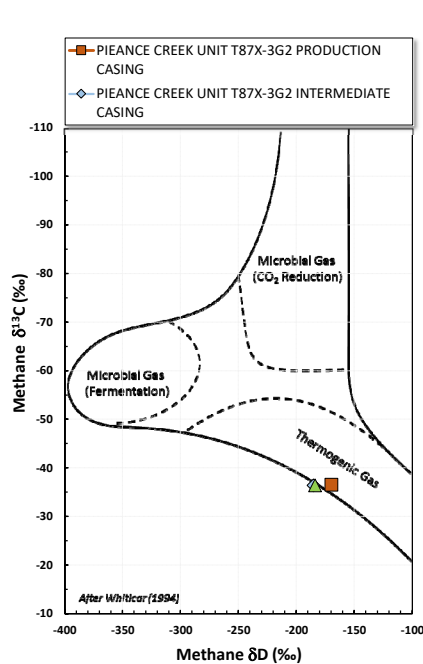

Haworth Ratio Plot - Characterization of Hydrocarbon Type