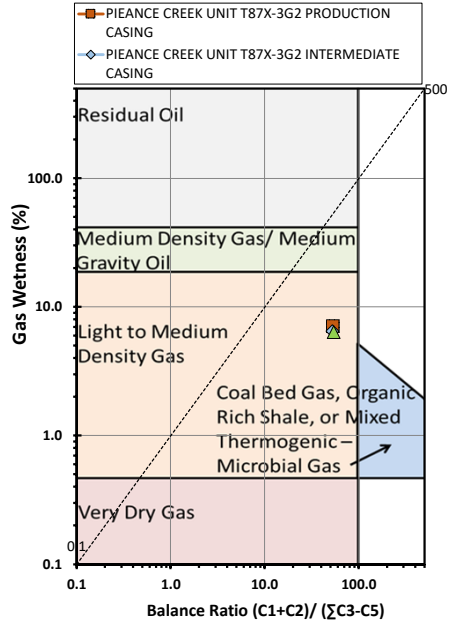

Haworth Ratio Plot - Characterization of Hydrocarbon Type