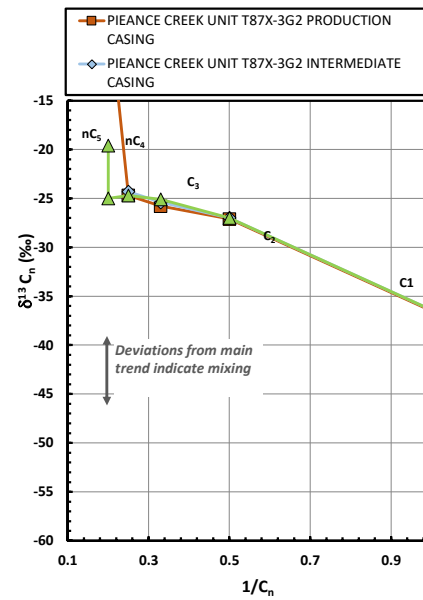

Mixing Plot