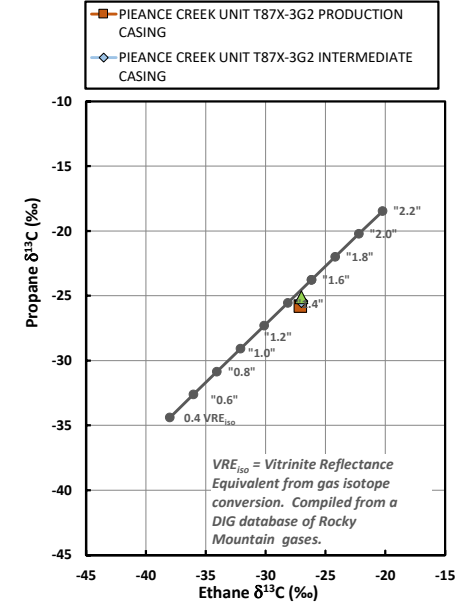

Ethane - Propane Maturity Plot