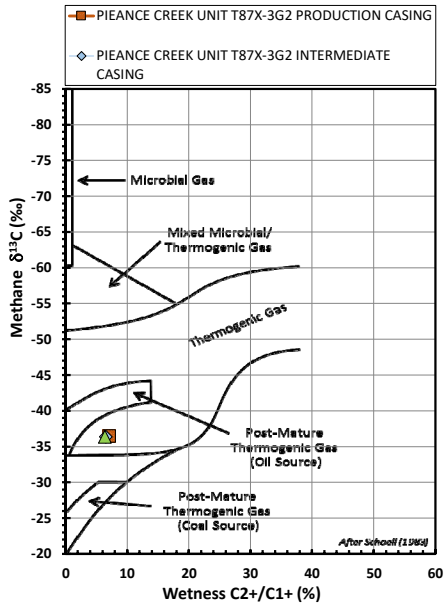

Methane $\delta^{13}\text{C}$ vs Wetness Genetic Classification Plot

Haworth Ratio Plot - Characterization of Hydrocarbon Type