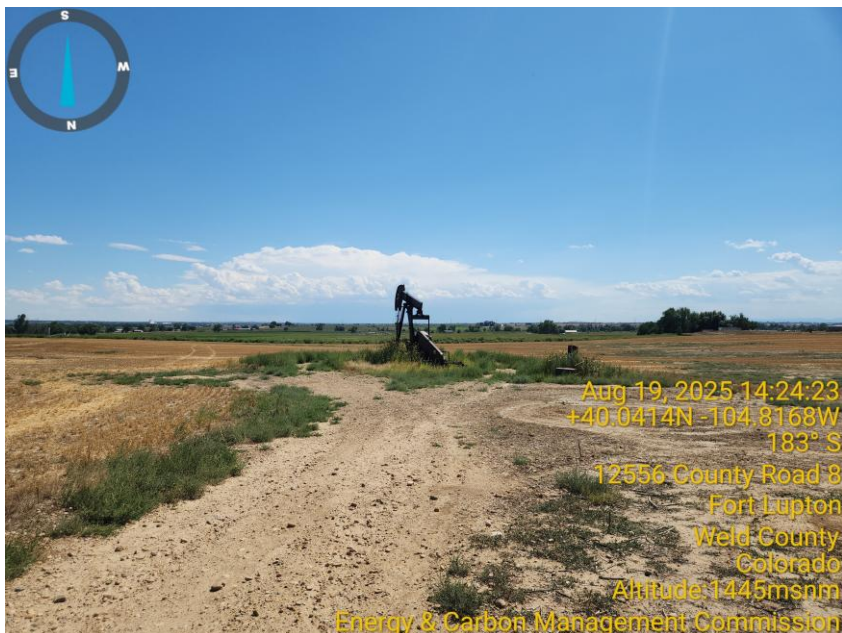

Inspection Photos
Location Name: Doversberger, Eugene 2
Location ID: 317757

Photo 1 Location overrun with tall vegetation.

Photo 2 Wellhead overrun with tall vegetation.

Inspection Photos
Location Name: Doversberger, Eugene 2
Location ID: 317757

Photo 3 Wellsite sign on the ground & hidden by vegetation.

Photo 4 Ancillary equipment overrun with tall vegetation.