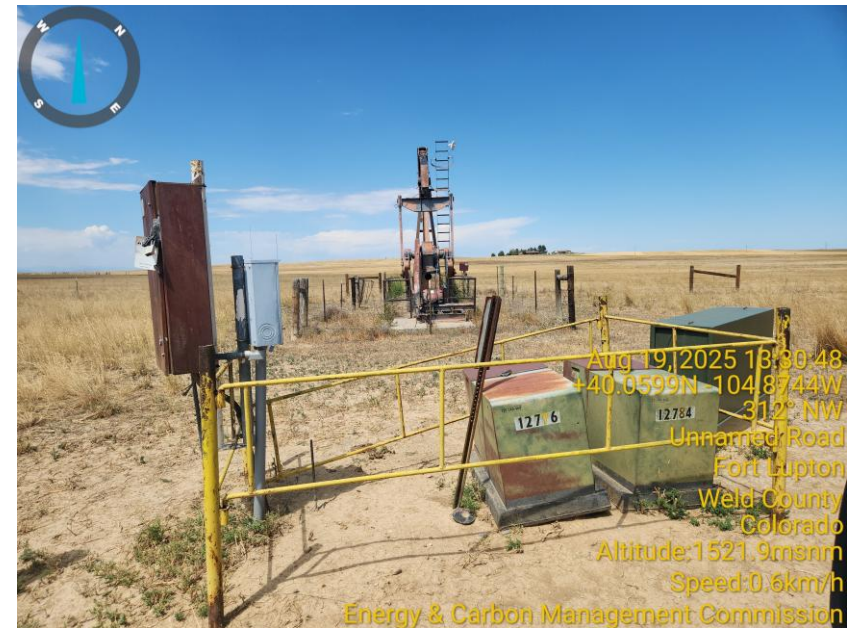

Inspection Photos
Location Name: Suckla-Brown Unit 8
Location ID: 317652

Photo 1 Location.

Photo 2 Wellhead.

Inspection Photos
Location Name: Suckla-Brown Unit 8
Location ID: 317652

Photo 3 Wellsite sign is faded & needs to be updated.