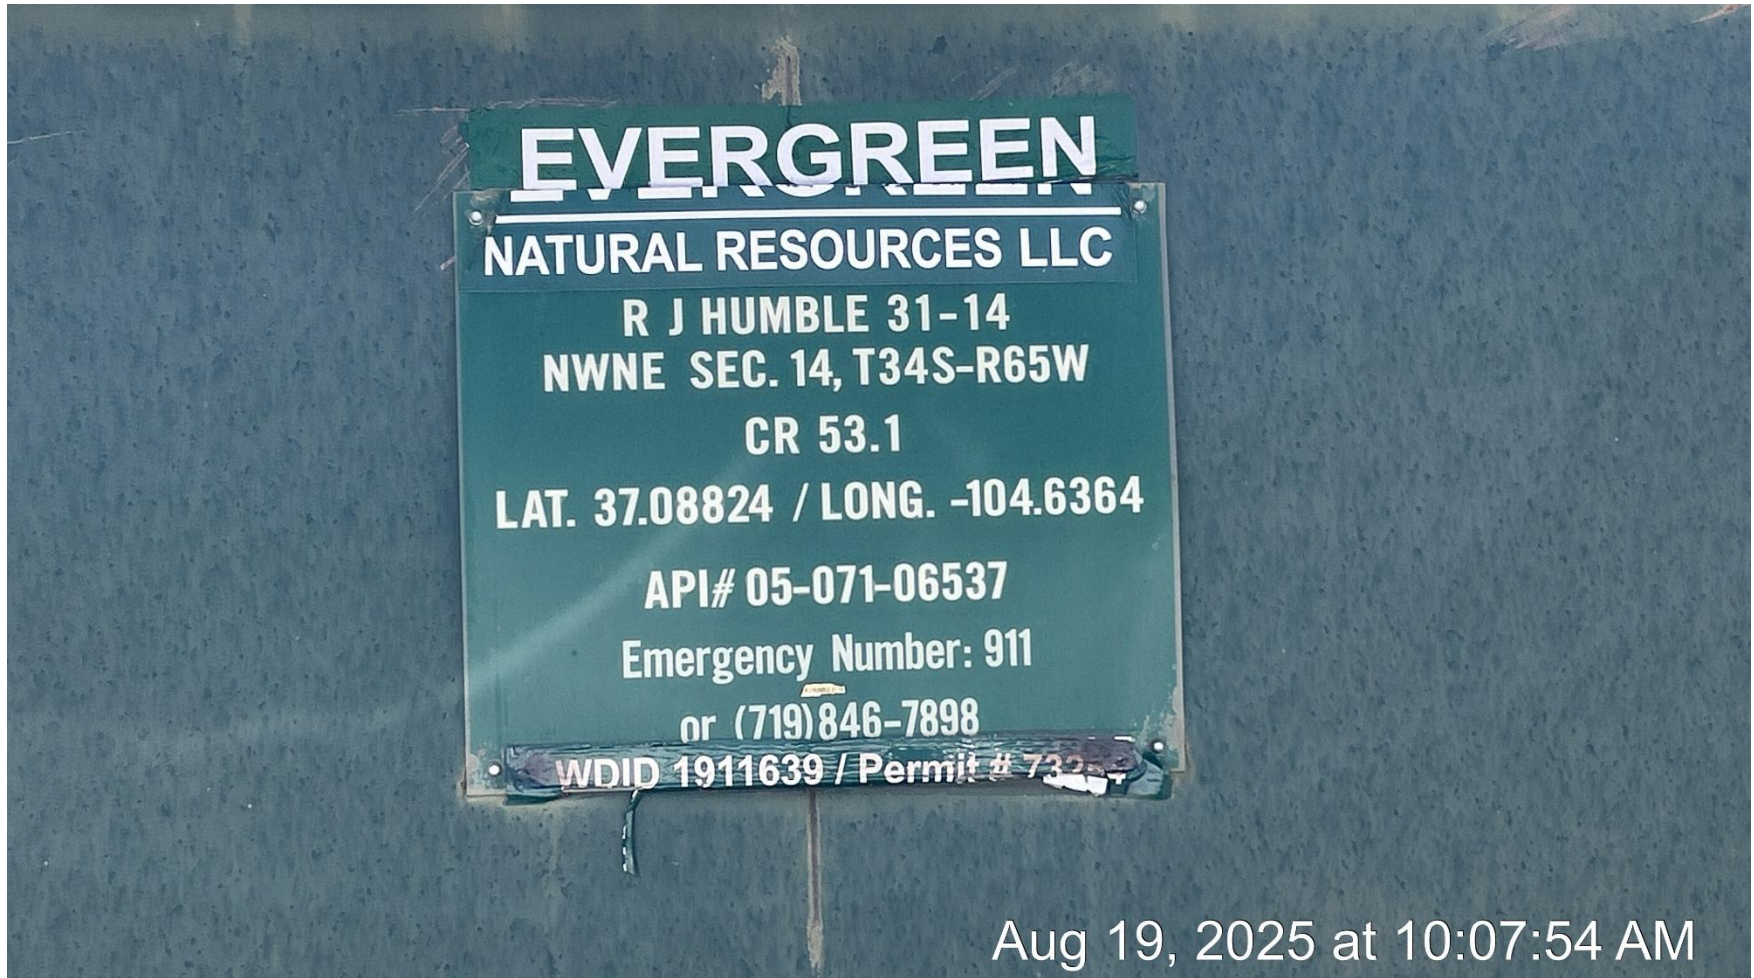

WELL NAME: , RJ HUMBLE 31-14

API #: 071-06537

PHOTO 1: WELL SIGN

PHOTO 2: LOCATION