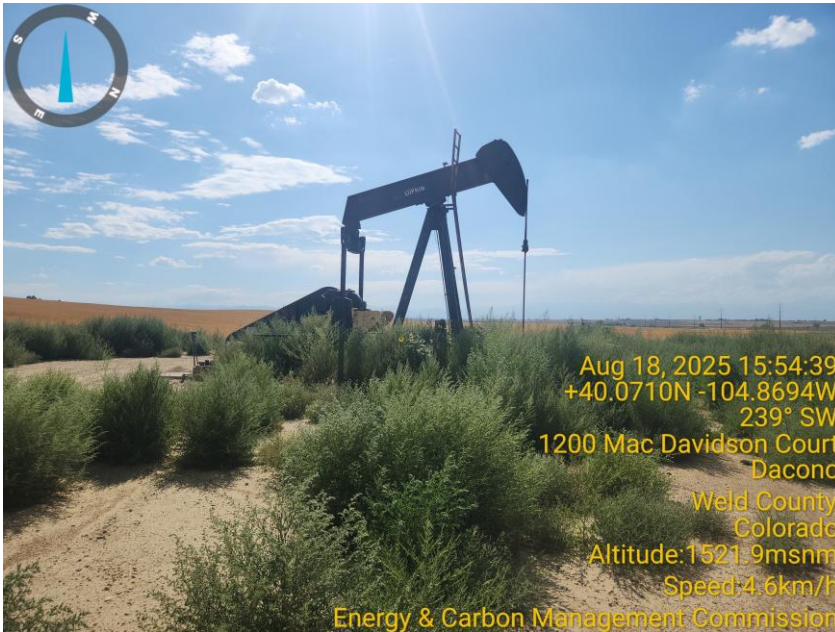

Inspection Photos
Location Name: Suckla-Brown Unit 1
Location ID: 317651

Photo 1 Access road overgrown with vegetation.

Photo 2 Ancillary equipment overrun with tall vegetation.

Inspection Photos
Location Name: Suckla-Brown Unit 1
Location ID: 317651

Photo 3 Wellsite overgrown with vegetation.

Photo 4 wellhead is overrun with tall vegetation.

Inspection Photos
Location Name: Suckla-Brown Unit 1
Location ID: 317651

Photo 3 Wellsite sign hidden with overgrown with vegetation.