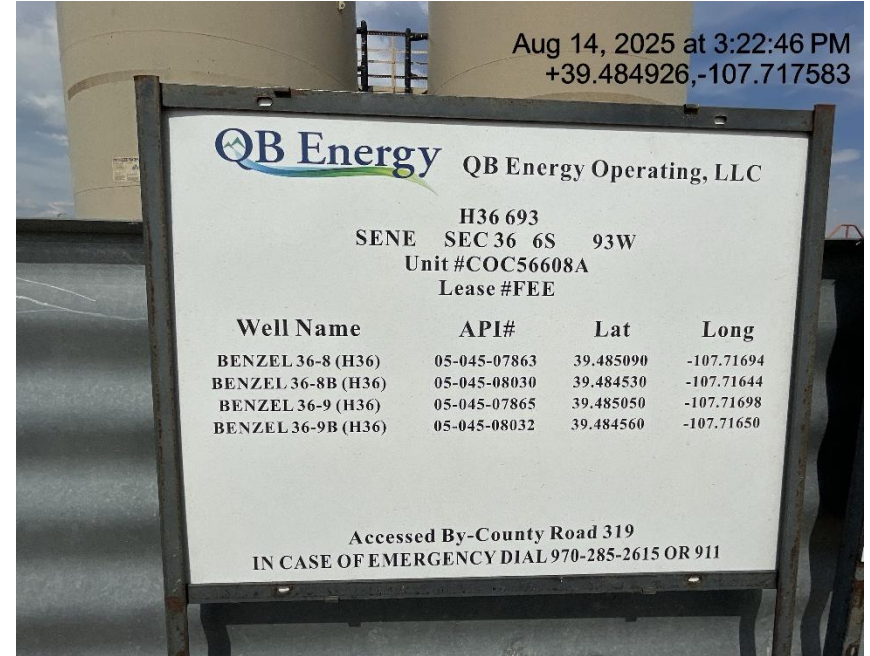

Inspection/Audit Photos

Location Name: QB ENERGY OPERATING LLC SHAEFFER 31-6 (H-36) Pad

Location ID: 334904

Photo # 939 From entrance to location

Photo # 940 Location

Inspection/Audit Photos

Location Name: QB ENERGY OPERATING LLC SHAEFFER 31-6 (H-36) Pad

Location ID: 334904

Photo # 941 Location

Photo # 942 Location

Inspection/Audit Photos

Location Name: QB ENERGY OPERATING LLC SHAEFFER 31-6 (H-36) Pad

Location ID: 334904

Photo # 943 Location

Photo # 944 Location

Inspection/Audit Photos

Location Name: QB ENERGY OPERATING LLC SHAEFFER 31-6 (H-36) Pad

Location ID: 334904

Aug 14, 2025 at 3:28:07 PM
+39.484517,-107.716992

Aug 14, 2025 at 3:29:28 PM
+39.484547,-107.716699

Photo # 945 Location

Photo # 946 Location

Inspection/Audit Photos

Location Name: QB ENERGY OPERATING LLC SHAEFFER 31-6 (H-36) Pad

Location ID: 334904

Photo # 947 Location

Photo # 948 Location

Inspection/Audit Photos