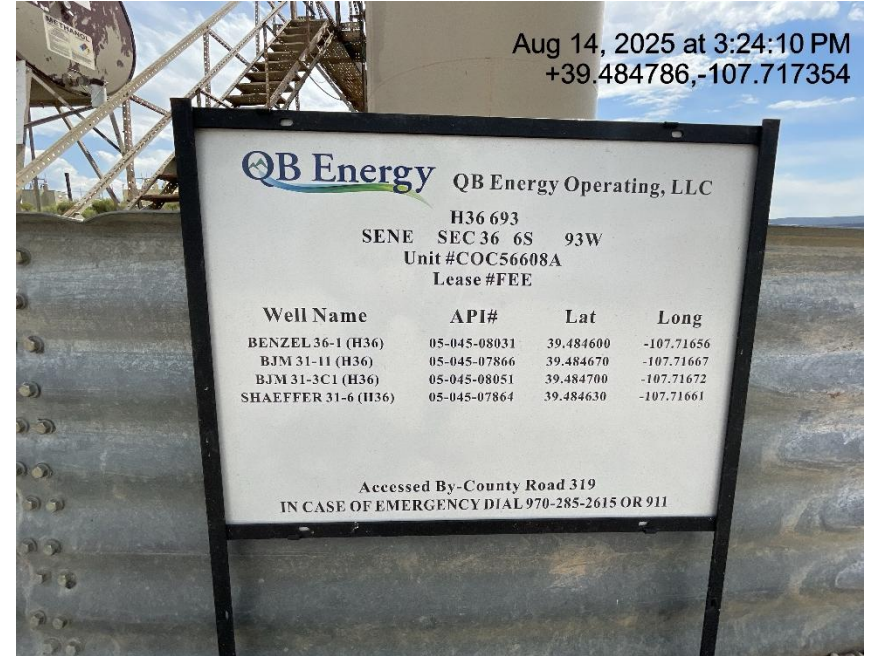

Inspection/Audit Photos

Location Name: QB ENERGY OPERATING LLC SHAEFFER 31-6 (H-36) Pad

Location ID: 334904

Photo # 939 From entrance to location

Photo # 940 Location

Inspection/Audit Photos

Location Name: QB ENERGY OPERATING LLC SHAEFFER 31-6 (H-36) Pad

Location ID: 334904

Photo # 941 Location

Photo # 942 Location

Inspection/Audit Photos

Location Name: QB ENERGY OPERATING LLC SHAEFFER 31-6 (H-36) Pad

Location ID: 334904

Photo # 943 Location

Photo # 944 Location

Inspection/Audit Photos

Location Name: QB ENERGY OPERATING LLC SHAEFFER 31-6 (H-36) Pad

Location ID: 334904

Aug 14, 2025 at 3:28:07 PM
+39.484517,-107.716992

Aug 14, 2025 at 3:29:28 PM
+39.484547,-107.716699

Photo # 945 Location

Photo # 946 Location

Inspection/Audit Photos

Location Name: QB ENERGY OPERATING LLC SHAEFFER 31-6 (H-36) Pad

Location ID: 334904

Photo # 947 Location

Photo # 948 Location

Inspection/Audit Photos