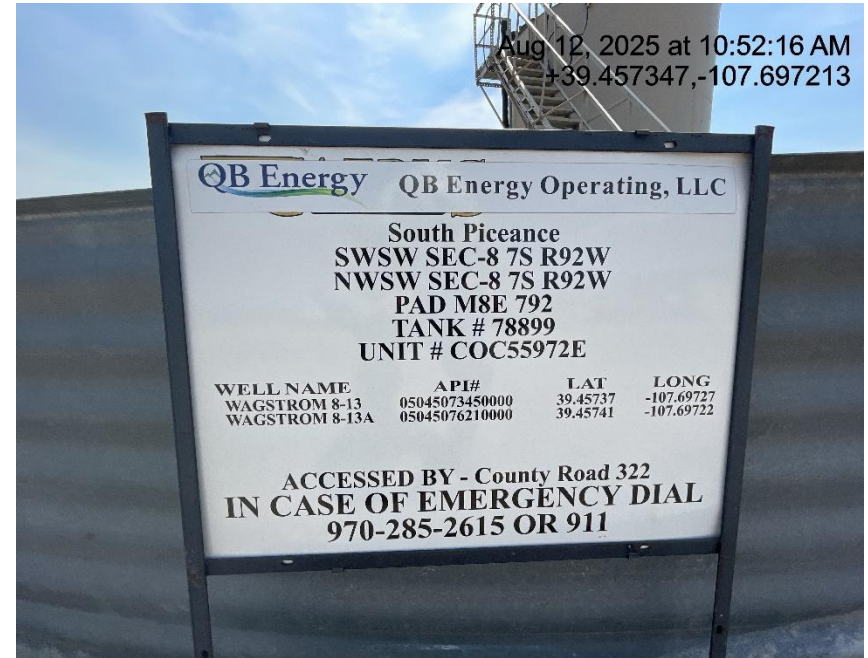

Inspection/Audit Photos

Location Name: QB ENERGY OPERATING LLC WAGSTROM 8-13 (M8E) Pad

Location ID: 334800

Photo # 9846 From entrance to location

Photo # 9847 Location

Inspection/Audit Photos

Location Name: QB ENERGY OPERATING LLC WAGSTROM 8-13 (M8E) Pad

Location ID: 334800

Photo # 9848 Location

Photo # 9849 Location

Inspection/Audit Photos

Location Name: QB ENERGY OPERATING LLC WAGSTROM 8-13 (M8E) Pad

Location ID: 334800

Aug 12, 2025 at 10:53:12 AM
+39.457228,-107.697390

Aug 12, 2025 at 10:54:24 AM
+39.457404,-107.697292

Photo # 9850 Location

Photo # 9851 Location

Inspection/Audit Photos

Location Name: QB ENERGY OPERATING LLC WAGSTROM 8-13 (M8E) Pad

Location ID: 334800

Photo # 9852 Dead bird in secondary containment