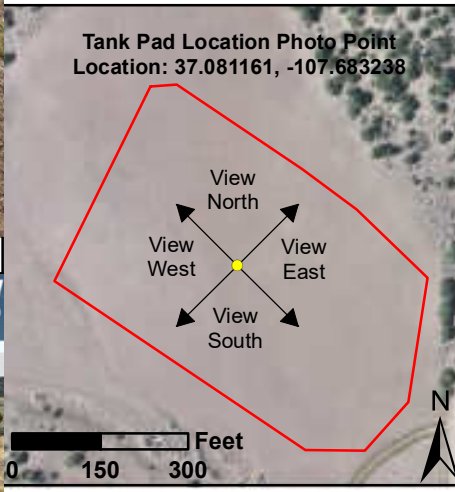

View North

View East

View South

View West

- Legend**
- Location Photo Point
 - Tank Pad OGL

Mapping by: E. Millar, 4/30/2025
Coordinate System:
NAD 1983 UTM Zone 13 N

Location: NE Sec 26 T33N R8W, NMPM

Figure 1
Outpost 33-8 Pad
Tank Pad Location Photo Map
Catamount Energy Partners LLC