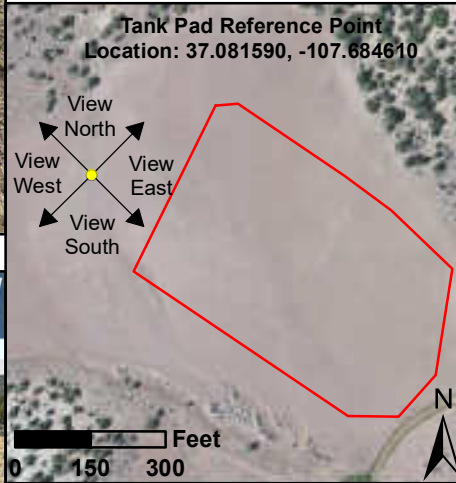

View North

View East

View South

View West

Legend

- Reference Point
- Tank Pad OGL

 Mapping by: E. Millar, 4/30/2025
 Coordinate System:
 NAD 1983 UTM Zone 13 N

 Location: NE Sec 26 T33N R8W, NMPM

Figure 1
Outpost 33-8 Pad
Tank Pad Reference Photo Map
Catamount Energy Partners LLC