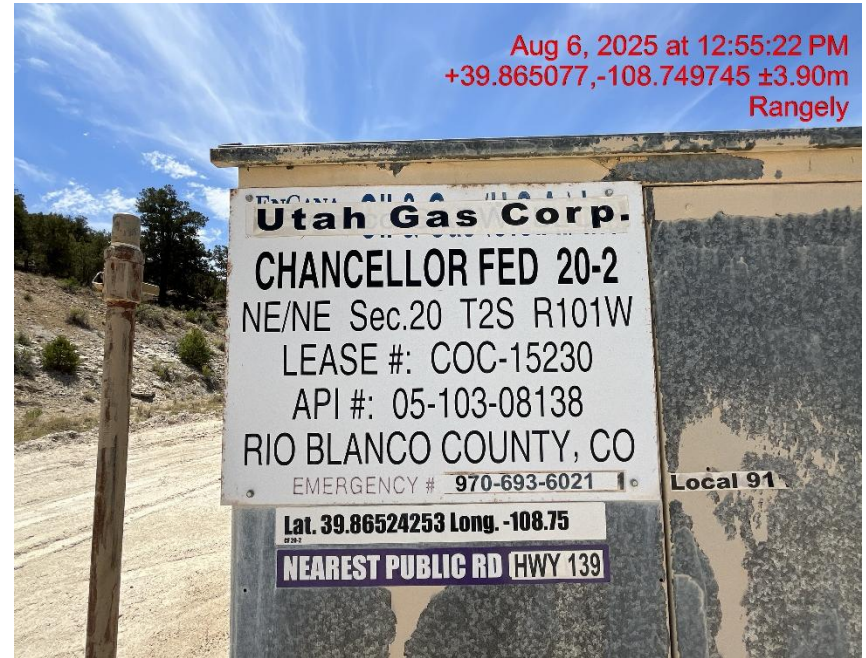

Inspection/Audit Photos

Location: UTAH GAS OP LTD DBA UTAH GAS CORP CHANCELLOR-FEDERAL #20-2 PAD

Location ID: 315247

Date: 08/6/2025

Photo # 1451 Entrance to location

Photo # 1454 Wellhead sign lacks required information

Inspection/Audit Photos

Location: UTAH GAS OP LTD DBA UTAH GAS CORP CHANCELLOR-FEDERAL #20-2 PAD

Location ID: 315247

Date: 08/6/2025

Photo # 1460 Location

Photo # 1461 Location

Inspection/Audit Photos

Location: UTAH GAS OP LTD DBA UTAH GAS CORP CHANCELLOR-FEDERAL #20-2 PAD