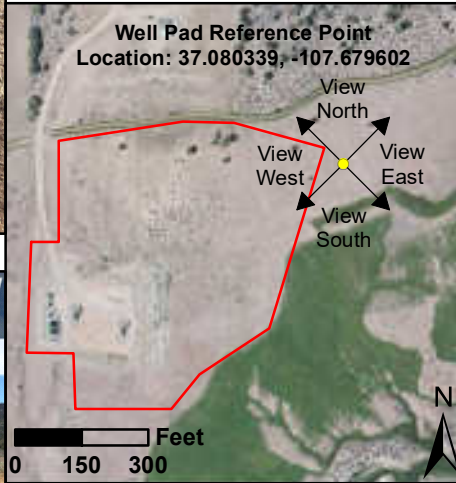

View North

View East

View South

View West

Legend

- Reference Point
- Well Pad OGL

Mapping by: E. Millar, 4/30/2025
 Coordinate System:
 NAD 1983 UTM Zone 13 N

Location: NE Sec 26 T33N R8W, NMPM

Figure 1
Outpost 33-8 Pad
Well Pad Reference Photo Map
Catamount Energy Partners LLC