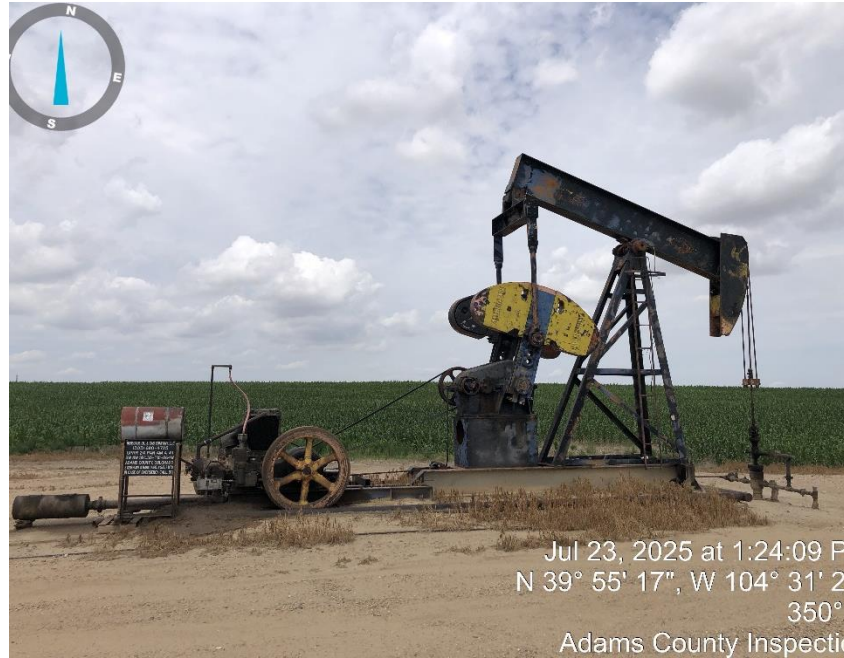

Inspection Photos
Location Name: UPRR 24 PAN AM A1
Location ID: 319669

Photo #1 Tanks.

Photo #2 Meter & separator.

Inspection Photos
Location Name: UPRR 24 PAN AM A1
Location ID: 319669

Photo #3 Pump jack.