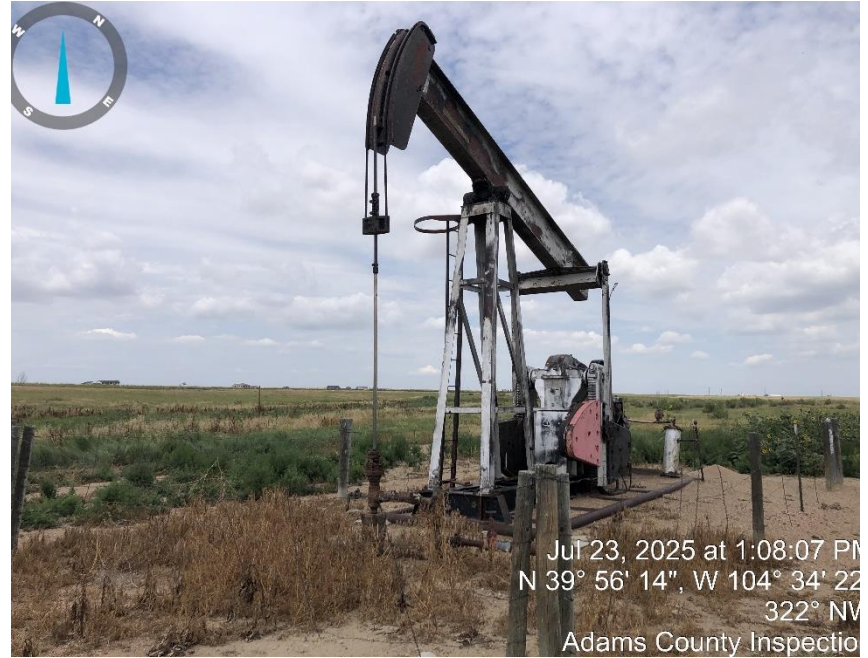

Inspection Photos
Location Name: HOSMER 23-32
Location ID: 319911

Photo #1 Pump jack.

Photo #2 Pump jack.