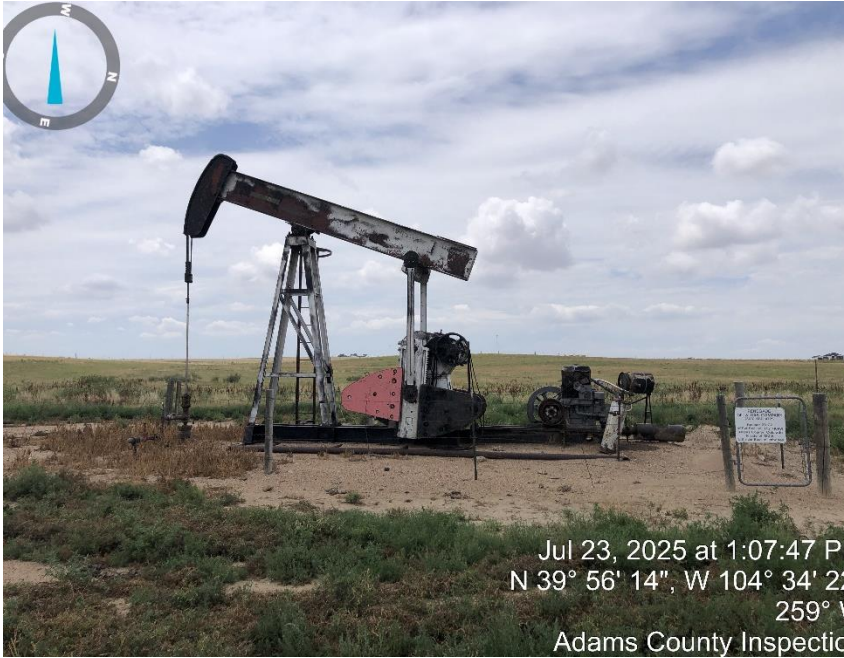

Inspection Photos
Location Name: HOSMER 23-32
Location ID: 319911

Photo #1 Pump jack.

Photo #2 Pump jack.