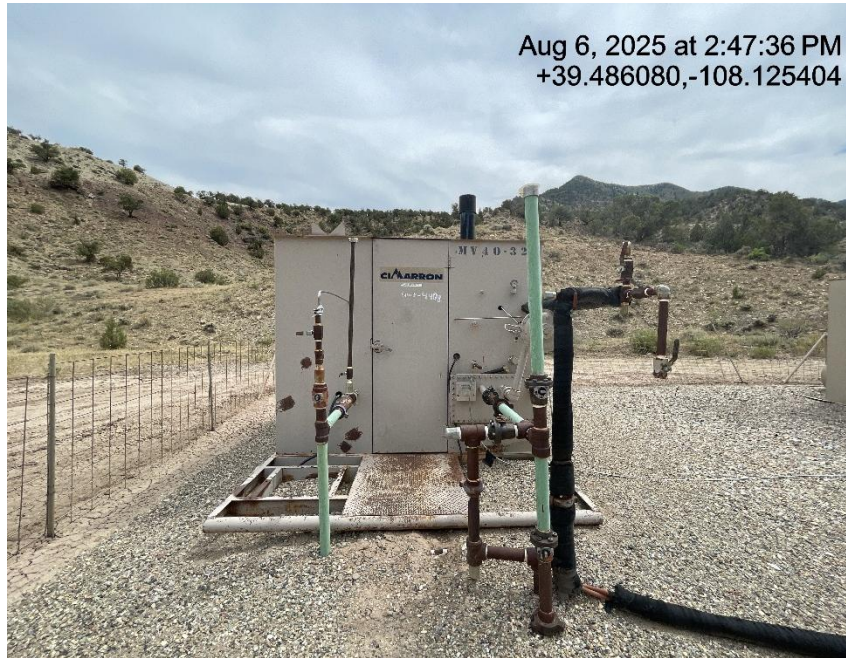

Photo # 8787 Location

Inspection/Audit Photos

Location Name: TEP ROCKY MOUNTAIN LLC UNOCAL MV 40-32 Pad

Location ID: 323870

Photo # 8789 Location