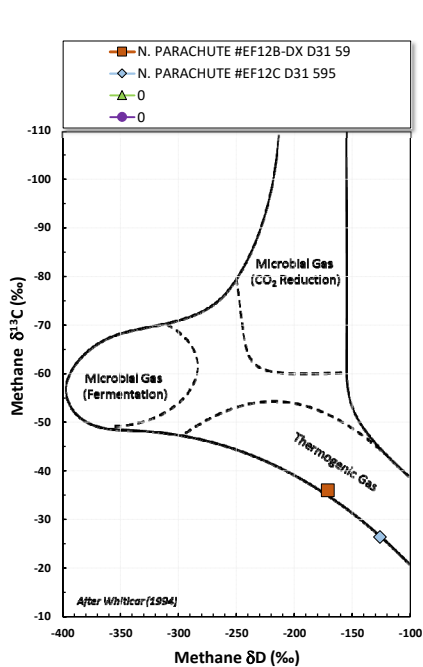

Haworth Ratio Plot - Characterization of Hydrocarbon Type