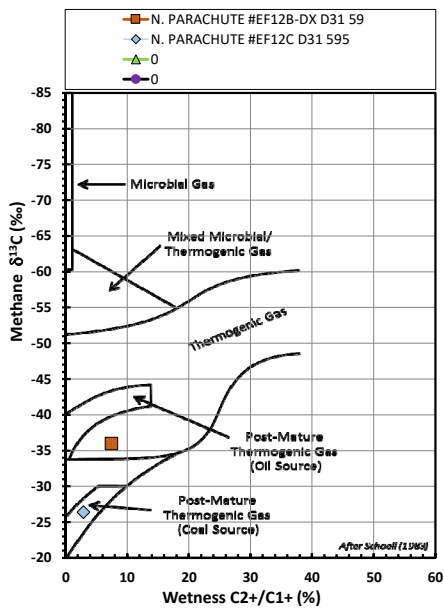

Methane $\delta^{13}\text{C}$ vs Wetness Genetic Classification Plot

Haworth Ratio Plot - Characterization of Hydrocarbon Type