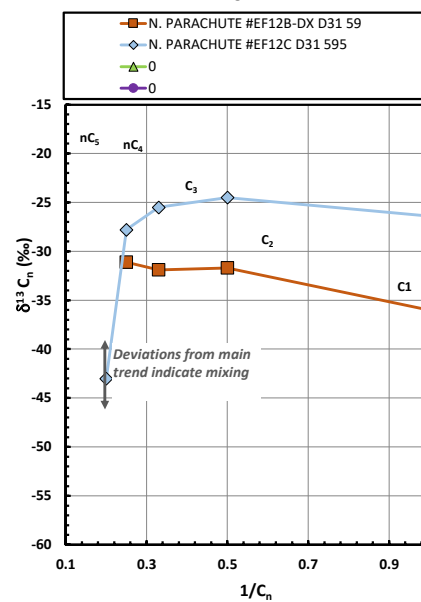

Mixing Plot