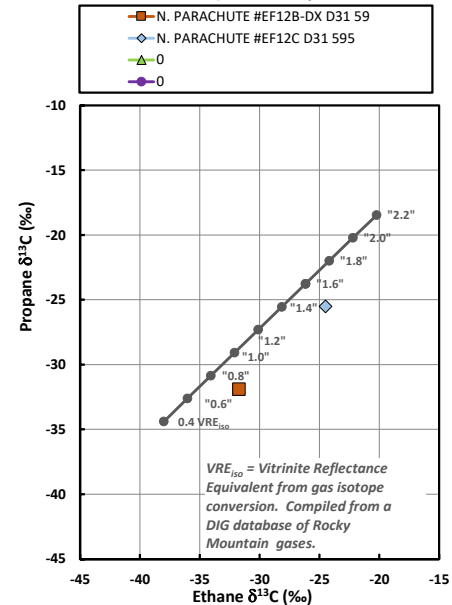

Ethane - Propane Maturity Plot