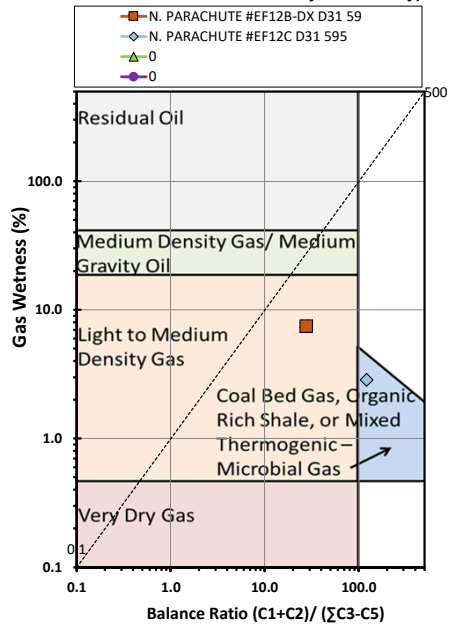

Haworth Ratio Plot - Characterization of Hydrocarbon Type