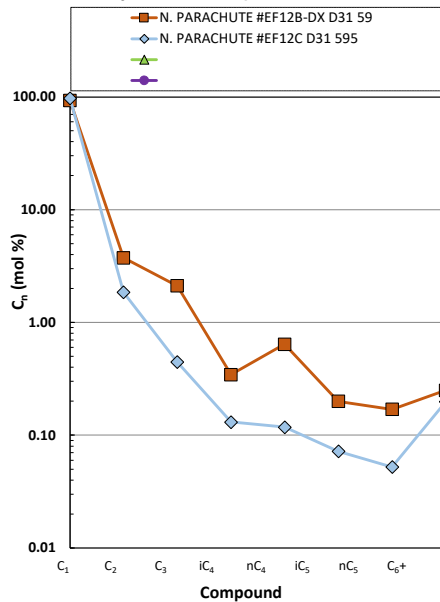

Hydrocarbon Composition Plot