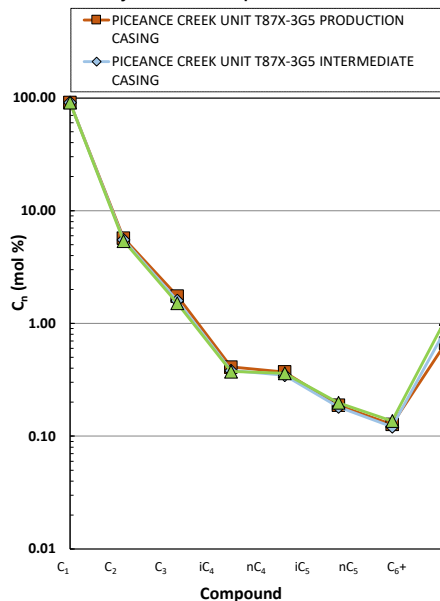

Hydrocarbon Composition Plot