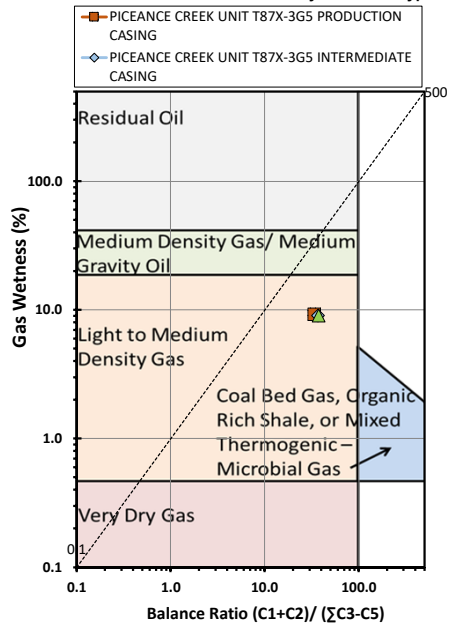

Haworth Ratio Plot - Characterization of Hydrocarbon Type