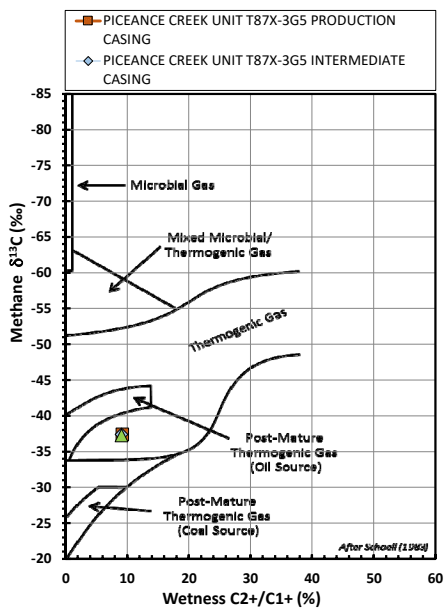

Methane $\delta^{13}\text{C}$ vs Wetness Genetic Classification Plot

Haworth Ratio Plot - Characterization of Hydrocarbon Type