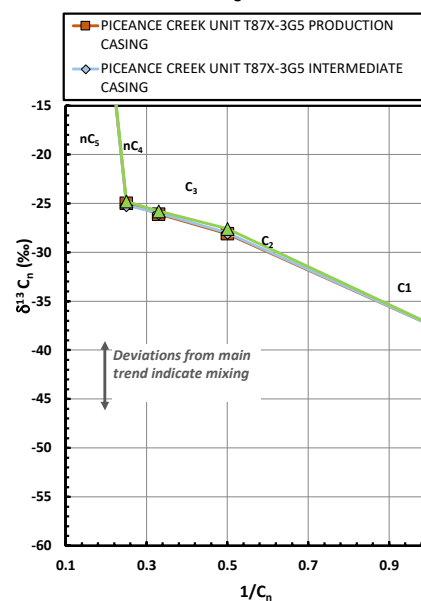

Mixing Plot