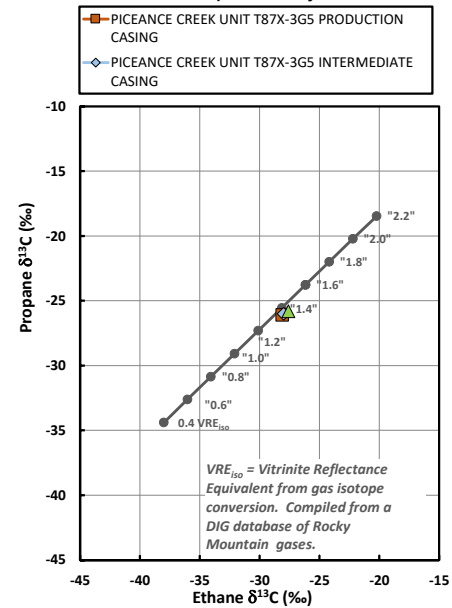

Ethane - Propane Maturity Plot