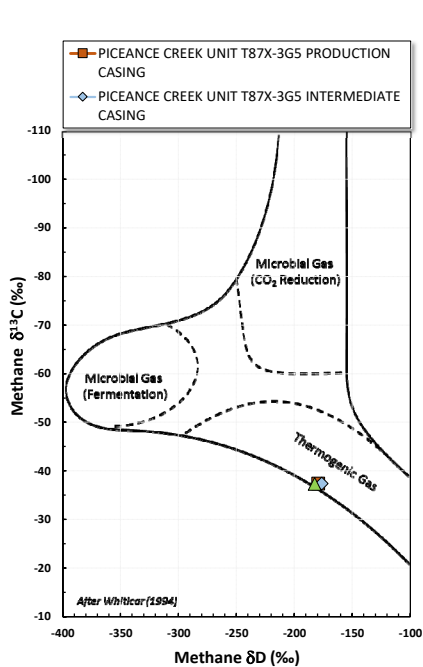

Haworth Ratio Plot - Characterization of Hydrocarbon Type