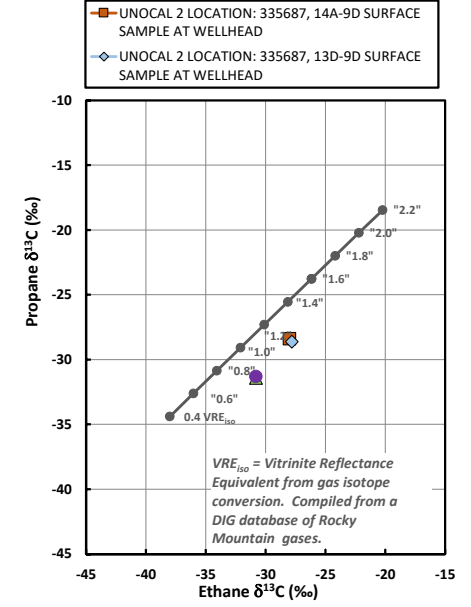

Ethane - Propane Maturity Plot