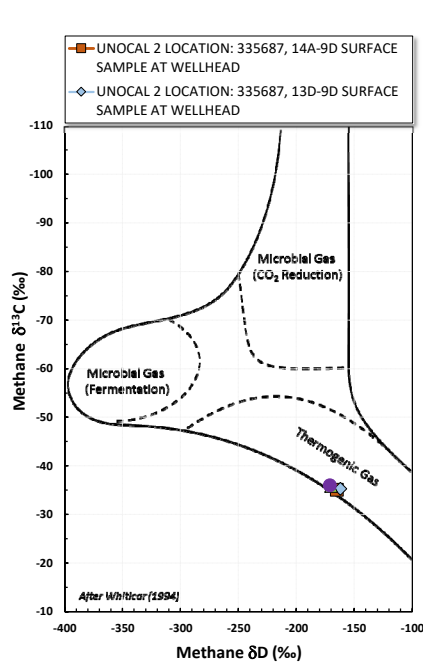

Haworth Ratio Plot - Characterization of Hydrocarbon Type