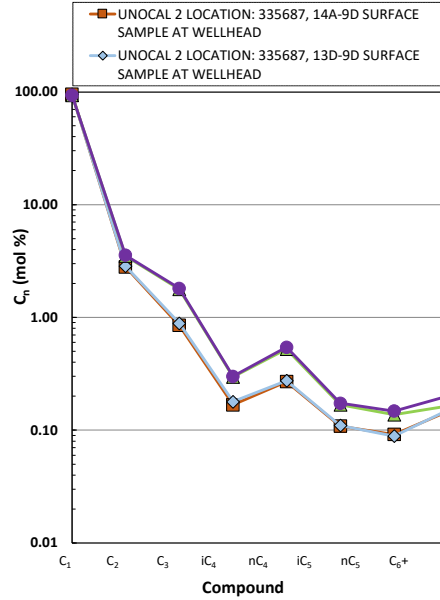

Hydrocarbon Composition Plot