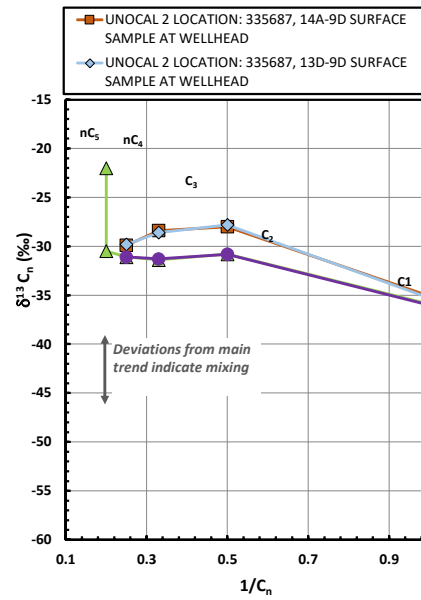

Mixing Plot