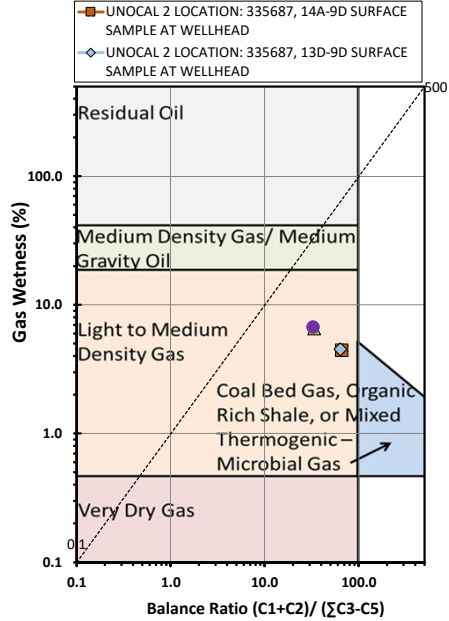

Haworth Ratio Plot - Characterization of Hydrocarbon Type