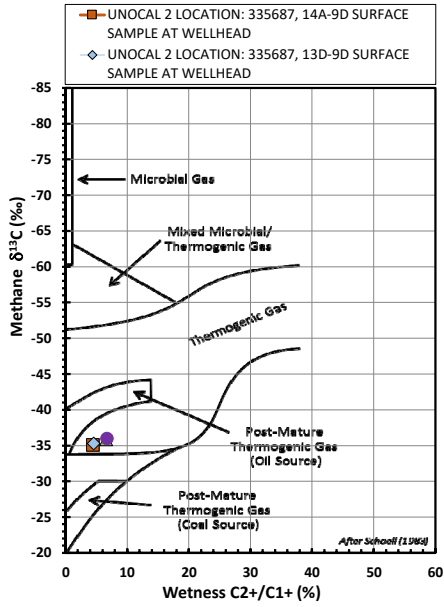

Methane $\delta^{13}\text{C}$ vs Wetness Genetic Classification Plot

Haworth Ratio Plot - Characterization of Hydrocarbon Type