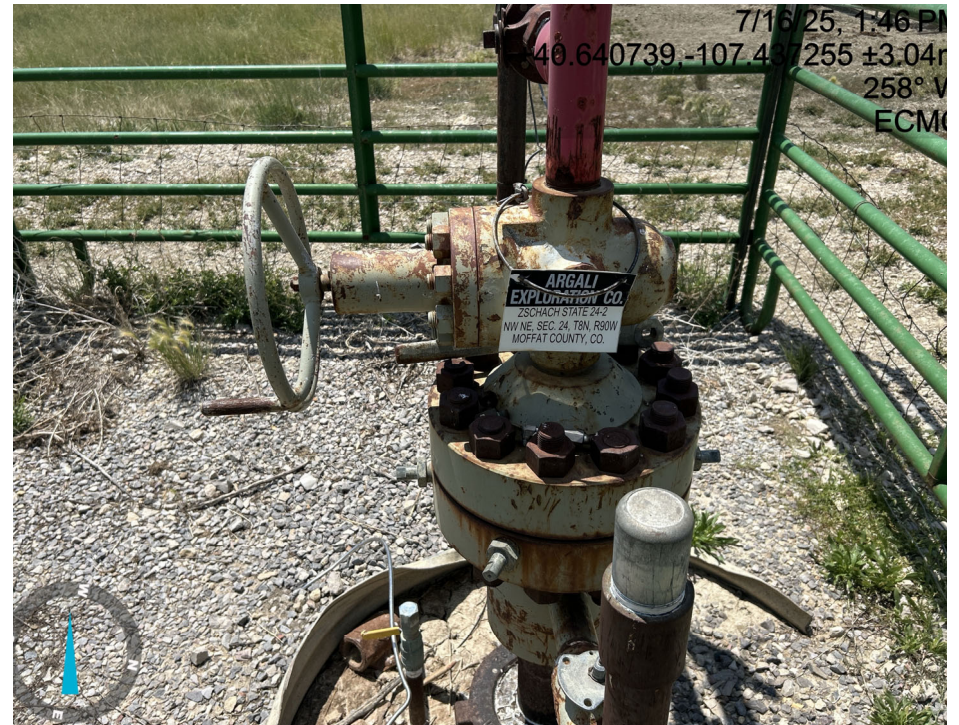

Argali
Zschach 24-2
Location ID: 313240

Location

Location

Argali
Zschach 24-2
Location ID: 313240

Location

Location

Argali
Zschach 24-2
Location ID: 313240

Location

Well signage lacks information

Argali
Zschach 24-2
Location ID: 313240

Load lines not plugged/capped also labeling lacks information

Load lines not plugged/capped

Argali
Zschach 24-2
Location ID: 313240

Tank has holes

Tank has holes

Argali
Zschach 24-2
Location ID: 313240

Unused and not contained tank

Debris