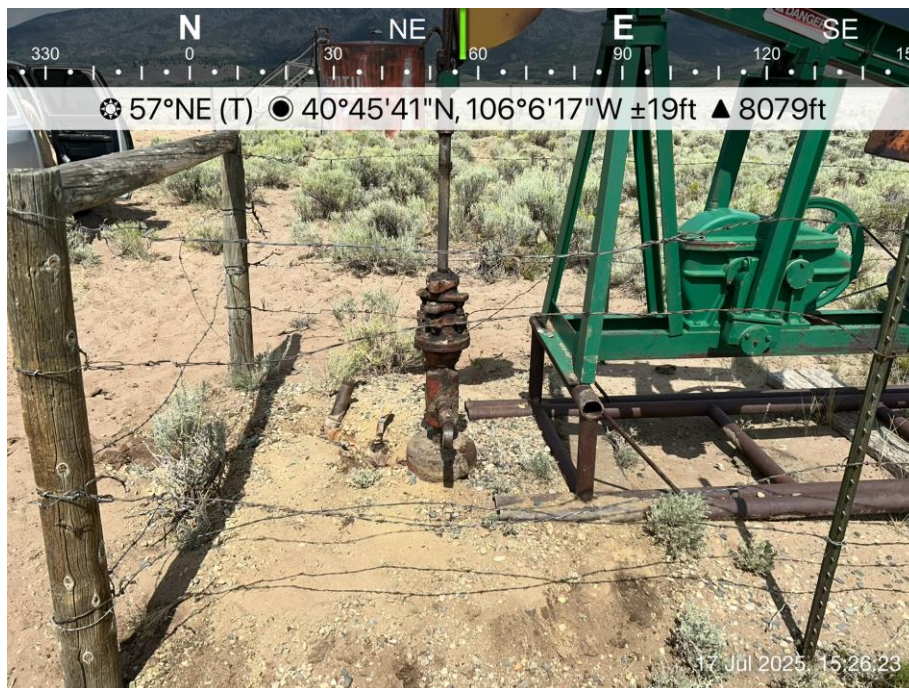

State #12-8 (OWP)
Photographic Log
Colorado Energy and Carbon Management Commission

Photo 1: State #12-8 (OWP) well sign.

Photo 2: State #12-8 (OWP) wellhead, view east.

State #12-8 (OWP)
Photographic Log
Colorado Energy and Carbon Management Commission

Photo 3: State #12-8 (OWP) wellhead, view north.

Photo 4: State #12-8 (OWP) wellhead, view south.

**State #12-8 (OWP)
Photographic Log
Colorado Energy and Carbon Management Commission**

Photo 5: State #12-8 (OWP) wellhead, view west.

Photo 6: State #12-8 (OWP) wellhead, view from above.