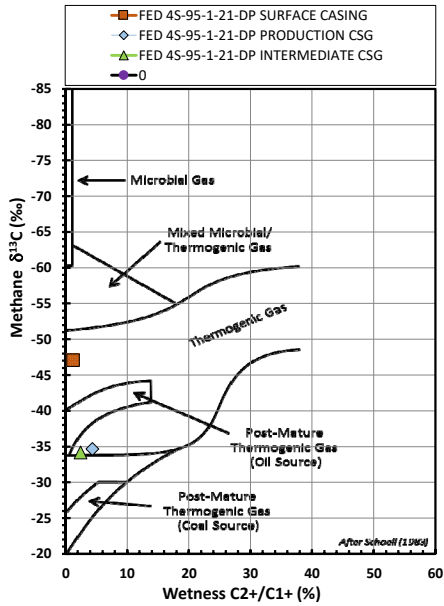

Methane $\delta^{13}\text{C}$ vs Wetness Genetic Classification Plot

Haworth Ratio Plot - Characterization of Hydrocarbon Type