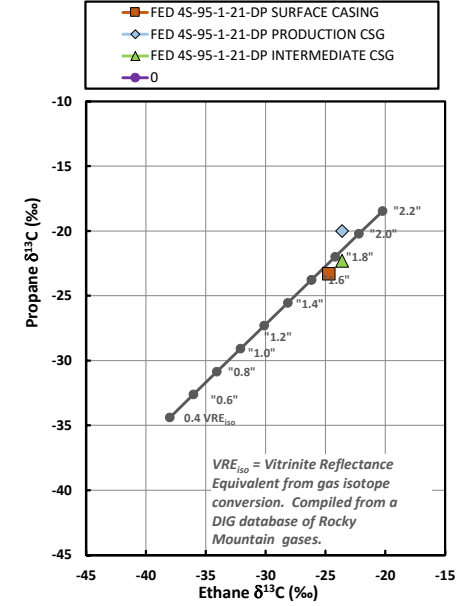

Ethane - Propane Maturity Plot