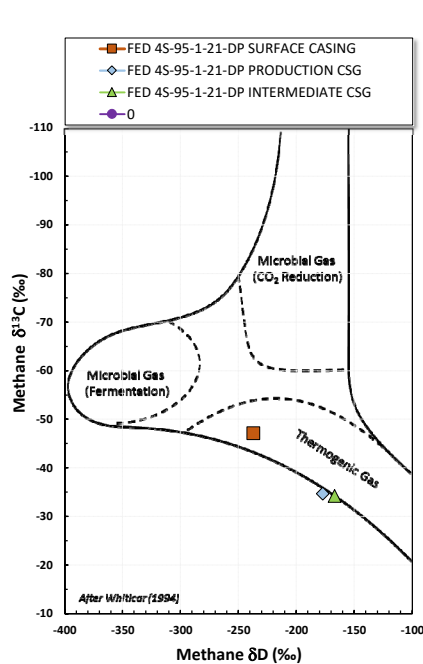

Haworth Ratio Plot - Characterization of Hydrocarbon Type