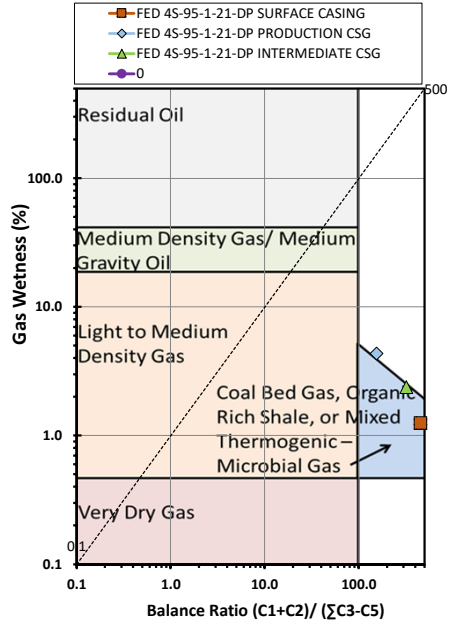

Haworth Ratio Plot - Characterization of Hydrocarbon Type