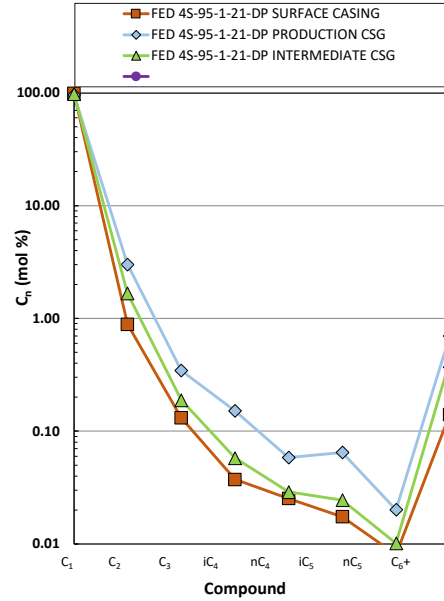

Hydrocarbon Composition Plot