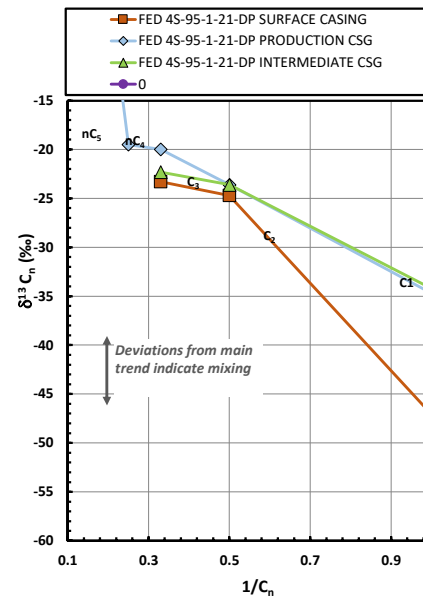

Mixing Plot