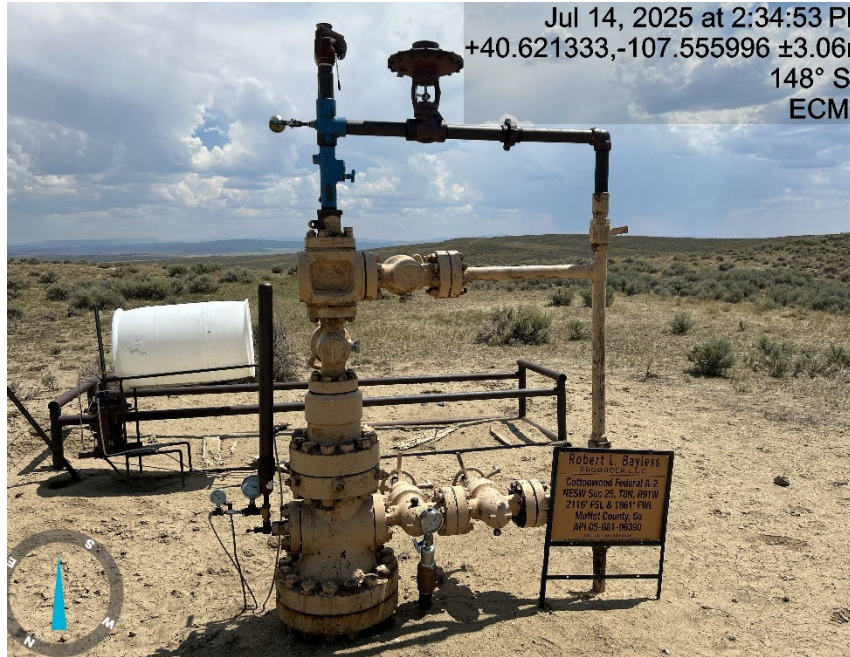

Bayless
Cottonwood Gulch Fed A-2
Location ID: 312958

Location