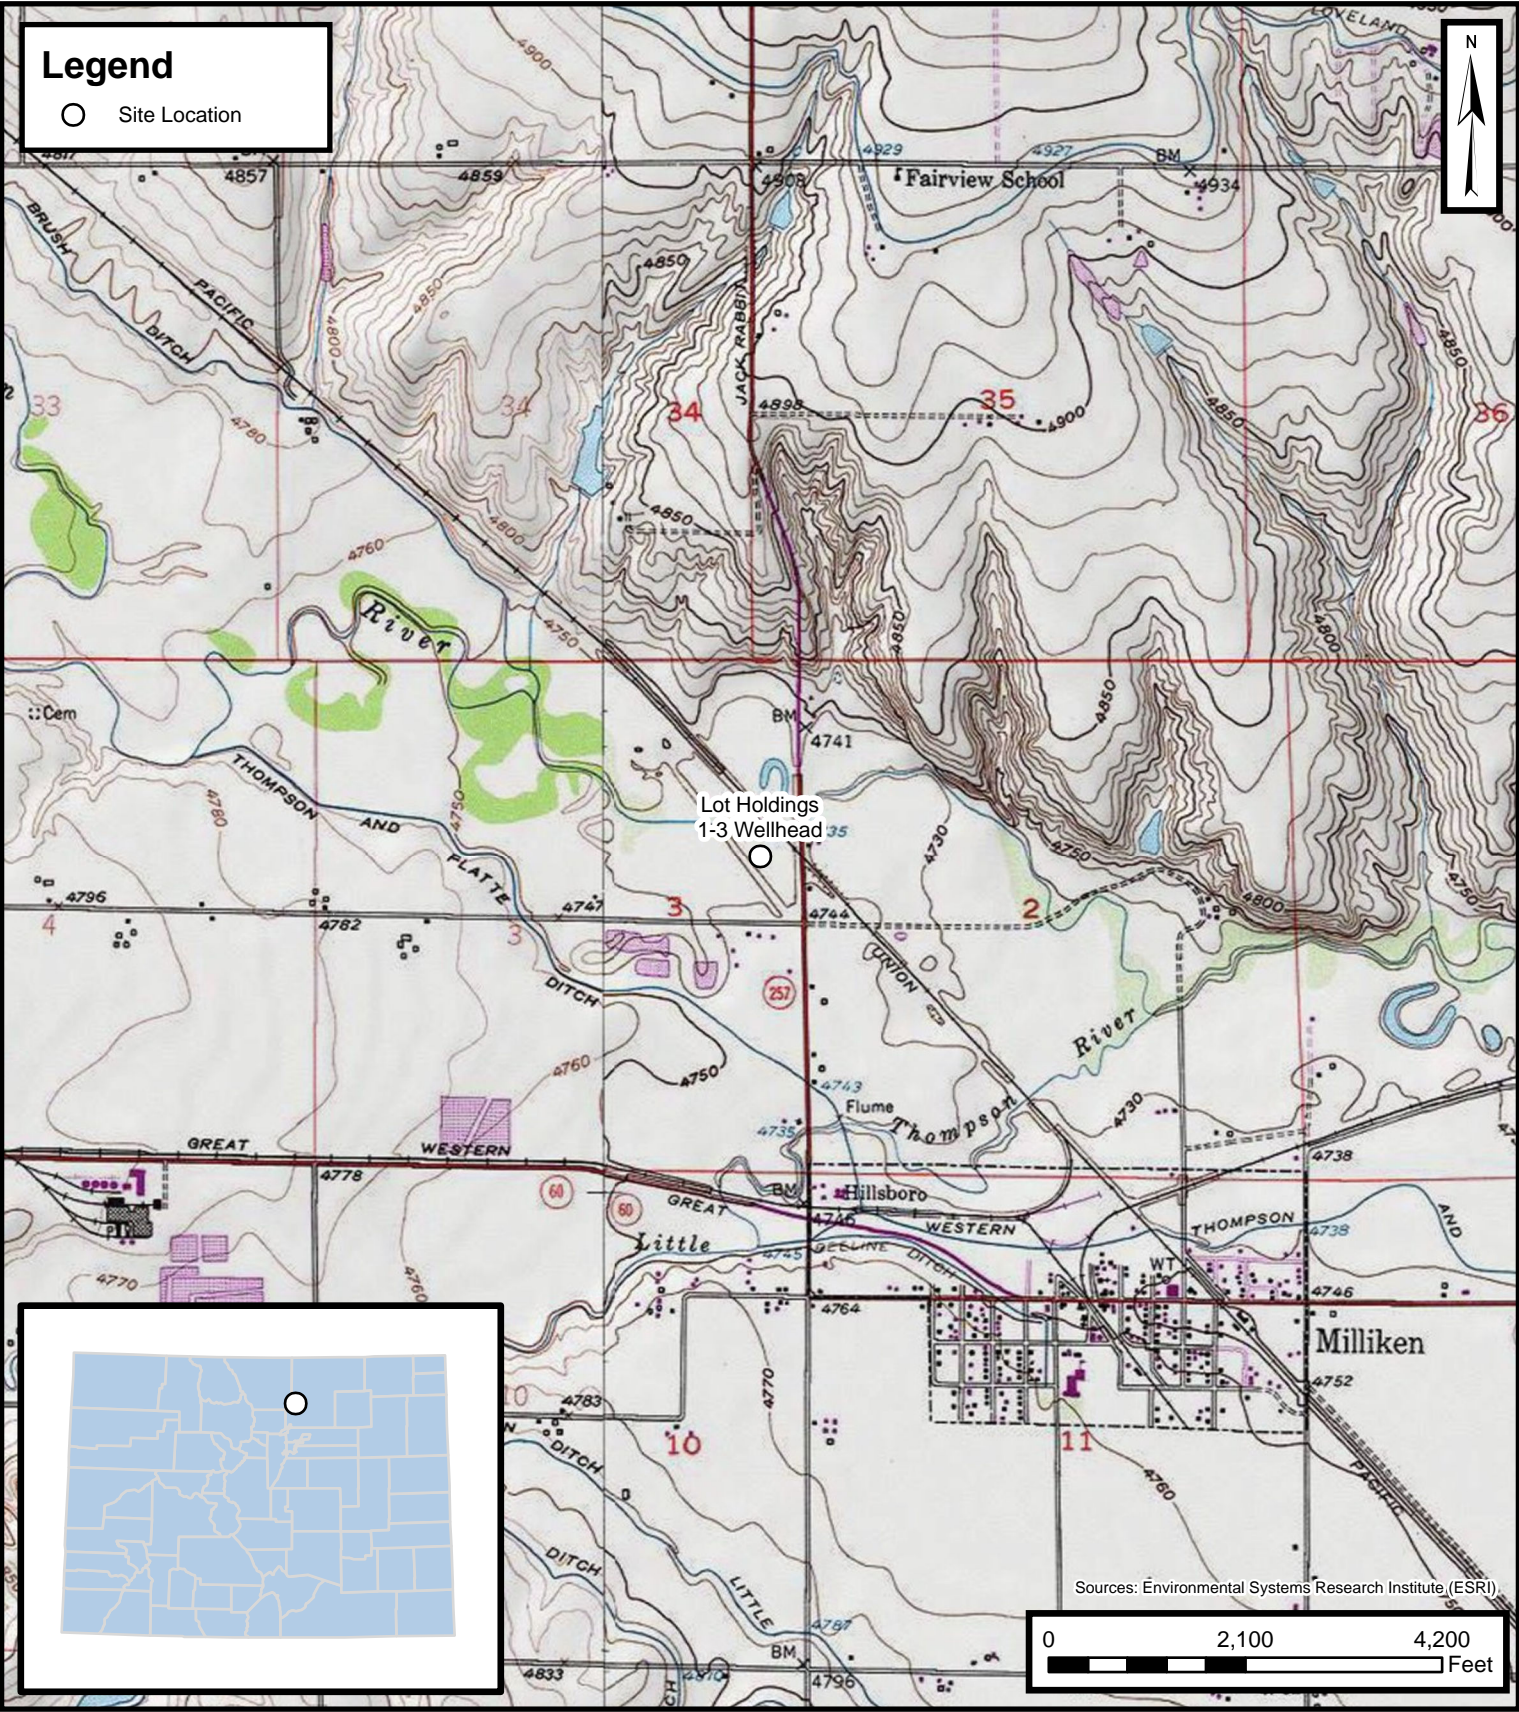

Legend

○ Site Location

Site Location Map

Lot Holdings 1-3 Wellhead
Kerr-McGee Oil & Gas Onshore, LP
SENE SEC 3-T4N-R67W
Weld County, CO

Project Number: 09A14171459

FIGURE

1