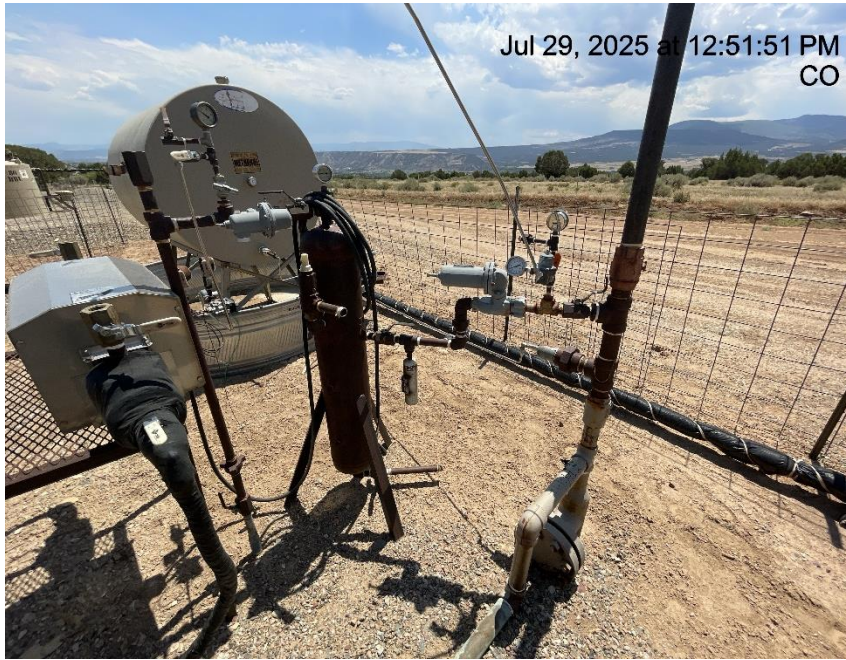

Inspection Photos

Location Name: TEP ROCKY MOUNTAIN LLC Domestic Tap 1SWSE

Location # 324372

Facility # 456926

Photo # 5652 Domestic tap

Photo # 5653 Domestic tap

Inspection Photos

Location Name: TEP ROCKY MOUNTAIN LLC Domestic Tap 1SWSE

Location # 324372

Facility # 456926

Photo # 5654 Domestic tap

Photo # 5655 Domestic tap

Inspection Photos

Location Name: TEP ROCKY MOUNTAIN LLC Domestic Tap 1SWSE

Location # 324372

Facility # 456926

Photo # 5656 Domestic tap

Photo # 5657 PRV vent line on domestic tap does not comply with CECMC pressure safety device rules & general safety rules

Inspection Photos

Location Name: TEP ROCKY MOUNTAIN LLC Domestic Tap 1SWSE

Location # 324372

Facility # 456926

Photo # 5658 PRV vent line on domestic tap does not comply with CECMC pressure safety device rules & general safety rules