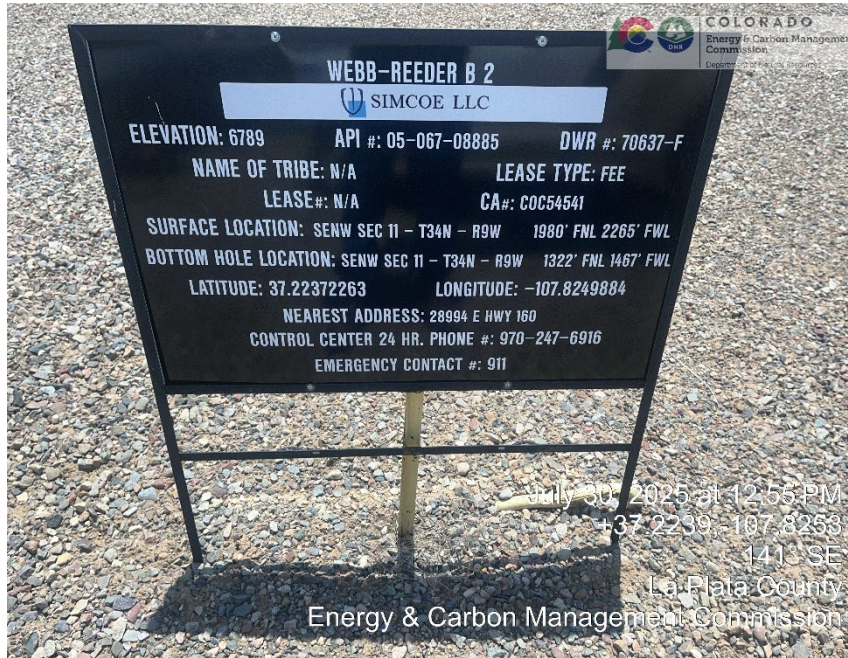

Inspection Photos
Facility Name: WEBB REEDER B 2
Facility ID: 306852

Inspection Photos
Facility Name: WEBB REEDER B 2
Facility ID: 306852

Inspection Photos
Facility Name: WEBB REEDER B 2
Facility ID: 306852