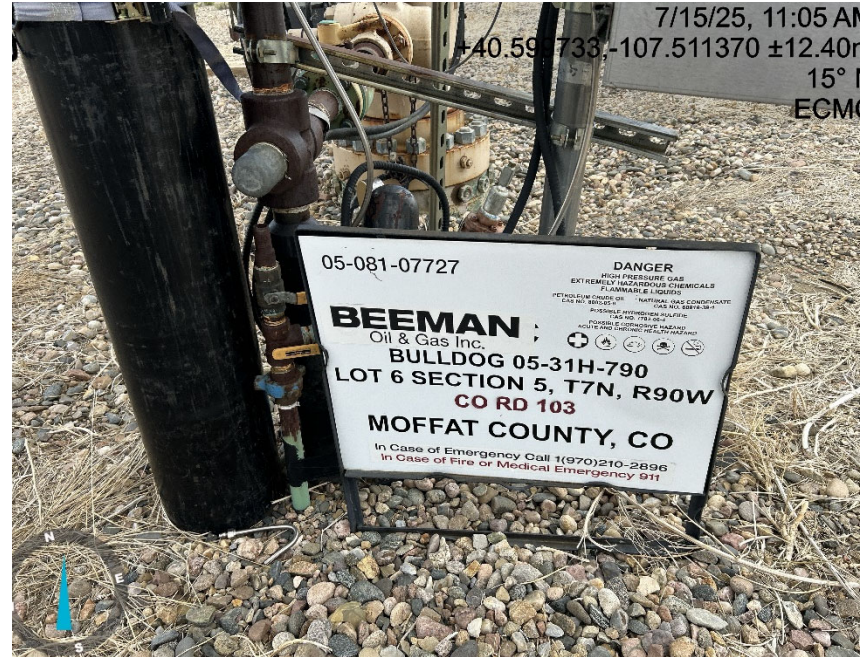

Beeman
Bull dog 5-31H
Location ID: 428927

Location