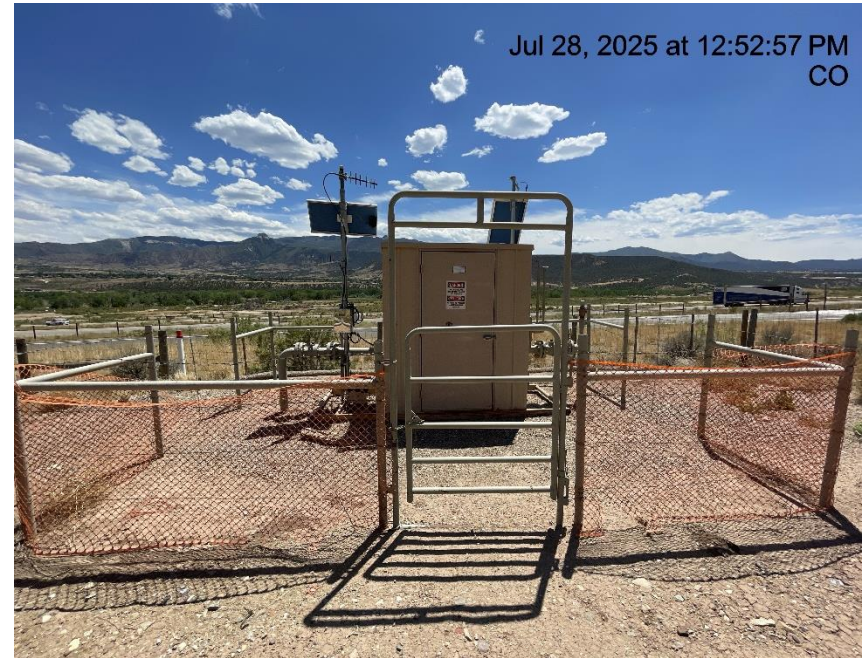

## Inspection/Audit Photos

Location Name: QB ENERGY OPERATING LLC NOLTE 14-43D Pad

Location #: 324087

Photo # 5160 From entrance to location

Photo # 5161 Location

## Inspection/Audit Photos

Location Name: QB ENERGY OPERATING LLC NOLTE 14-43D Pad

Location #: 324087

Photo # 5162 Location

Photo # 5163 Location

## Inspection/Audit Photos

Location Name: QB ENERGY OPERATING LLC NOLTE 14-43D Pad

Location #: 324087

Photo # 5166 Location

Photo # 5167 Sign on dehy has previous operator

## Inspection/Audit Photos

Location Name: QB ENERGY OPERATING LLC NOLTE 14-43D Pad

Location #: 324087

**Photo # 5168 Open ended piping on dehy/wildlife hazard/available for entry by wildlife**

**Photo # 5169 Open ended piping on dehy/wildlife hazard/available for entry by wildlife**