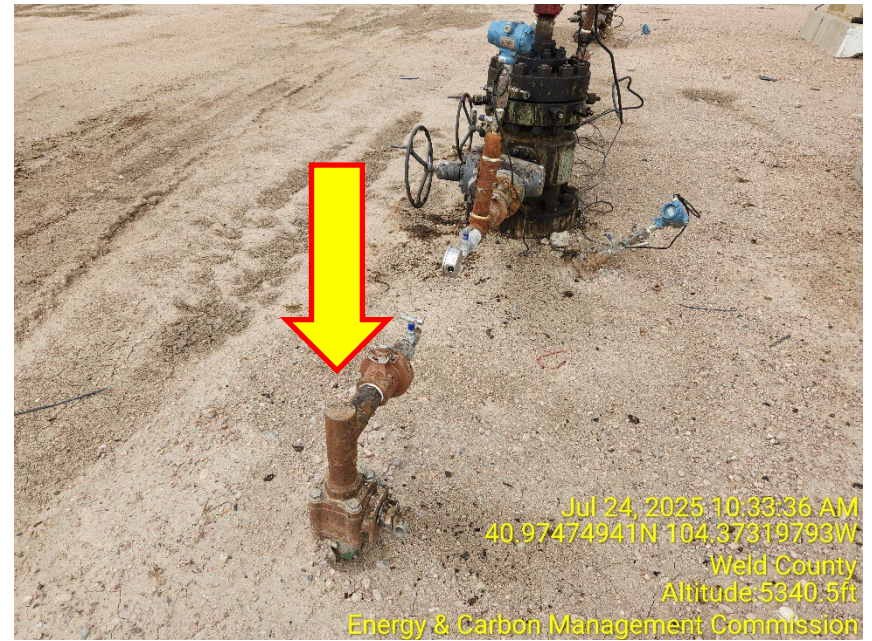

Inspection Photos
Location Name: Fox Creek 505-2501H PAD
Location ID: 416477

Photo 1 – Locate Flags – Trash

Photo 2 – Pumping Unit

Inspection Photos
Location Name: Fox Creek 505-2501H PAD
Location ID: 416477

Photo 3 – Stained Soil at 504-2524H Wellhead

Photo 4 – Unmarked Riser at 504-2524H Wellhead

Inspection Photos
Location Name: Fox Creek 505-2501H PAD
Location ID: 416477

Photo 5 – Wellhead Sign

Photo 6 – Trash

Inspection Photos
Location Name: Fox Creek 505-2501H PAD
Location ID: 416477

Photo 7 – Trash

Photo 8 – Unused Riser – 25-2501H

Inspection Photos
Location Name: Fox Creek 505-2501H PAD
Location ID: 416477