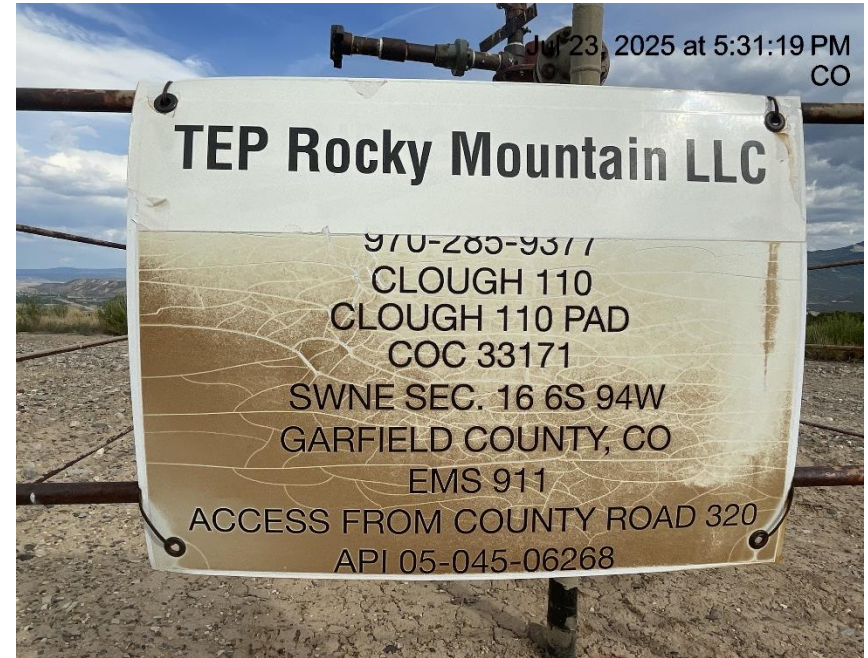

Inspection/Audit Photos

Location Name: TEP ROCKY MOUNTAIN LLC CLOUGH 110 Pad

Location # 322439

Photo # 4225 From entrance to location

Photo # 4226 Location

Inspection/Audit Photos

Location Name: TEP ROCKY MOUNTAIN LLC CLOUGH 110 Pad

Location # 322439

Photo # 4227 Location

Photo # 4228 Location

Inspection/Audit Photos

Location Name: TEP ROCKY MOUNTAIN LLC CLOUGH 110 Pad

Location # 322439

Photo # 4229 Access road info on wellhead sign is incorrect