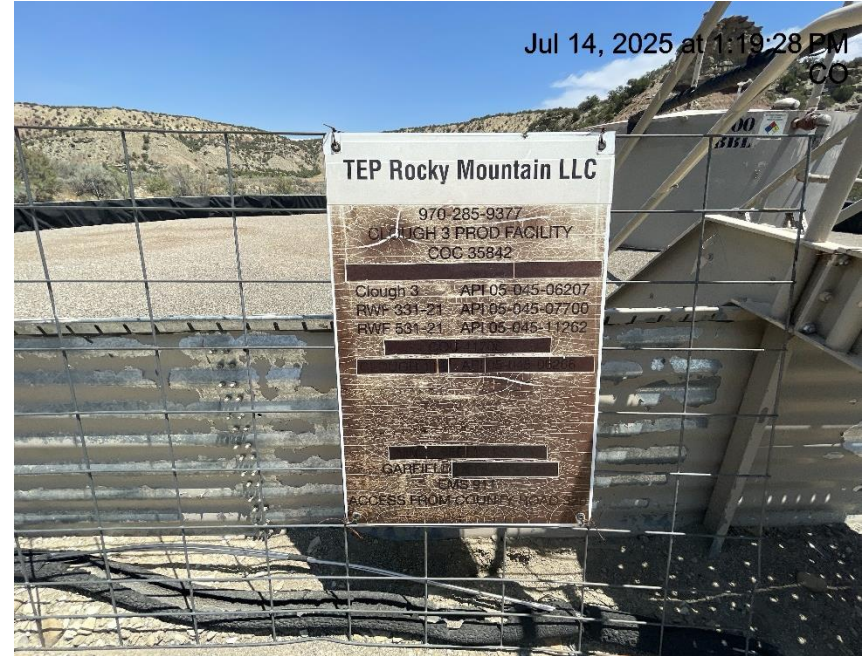

Inspection/Audit Photos

Location Name: TEP ROCKY MOUNTAIN LLC CLOUGH 114 Pad

Location ID: 322437

Photo # 2123 From entrance to location

Photo # 2124 Location

Inspection/Audit Photos

Location Name: TEP ROCKY MOUNTAIN LLC CLOUGH 114 Pad

Location ID: 322437

Photo # 2125 Location

Photo # 2126 Location

Inspection/Audit Photos

Location Name: TEP ROCKY MOUNTAIN LLC CLOUGH 114 Pad

Location ID: 322437

Photo # 2127 Location

Photo # 2128 Battery sign weathered & becoming illegible & additionally access road info on sign is incorrect

Inspection/Audit Photos

Location Name: TEP ROCKY MOUNTAIN LLC CLOUGH 114 Pad

Location ID: 322437

Photo # 2129 Hog panels around tank battery damaged