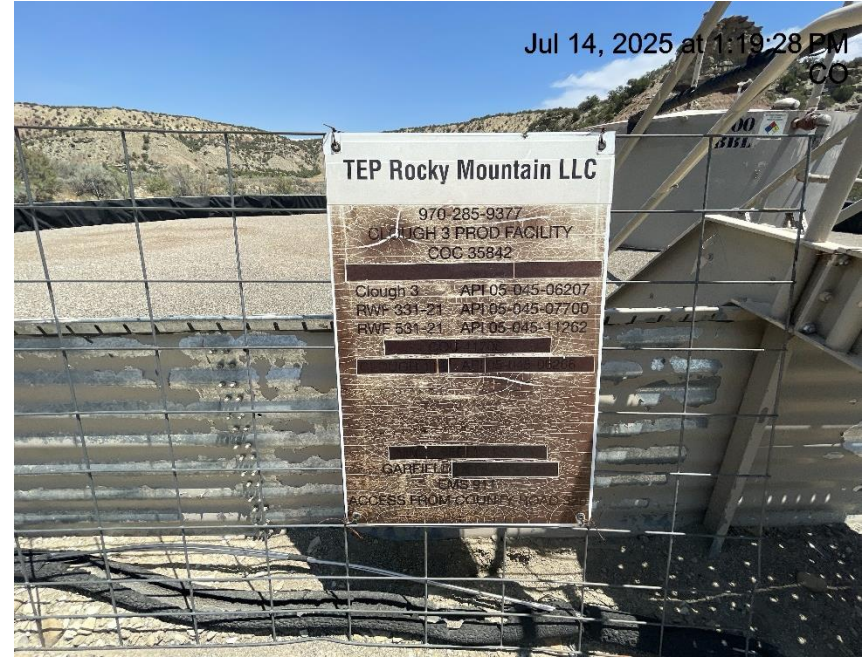

Location ID: 322437

Photo # 2125 Location

Photo # 2126 Location

Inspection/Audit Photos

Location Name: TEP ROCKY MOUNTAIN LLC CLOUGH 114 Pad

Location ID: 322437

Photo # 2127 Location

Photo # 2128 Battery sign weathered & becoming illegible & additionally access road info on sign is incorrect

Inspection/Audit Photos

Location Name: TEP ROCKY MOUNTAIN LLC CLOUGH 114 Pad

Location ID: 322437

Photo # 2129 Hog panels around tank battery damaged