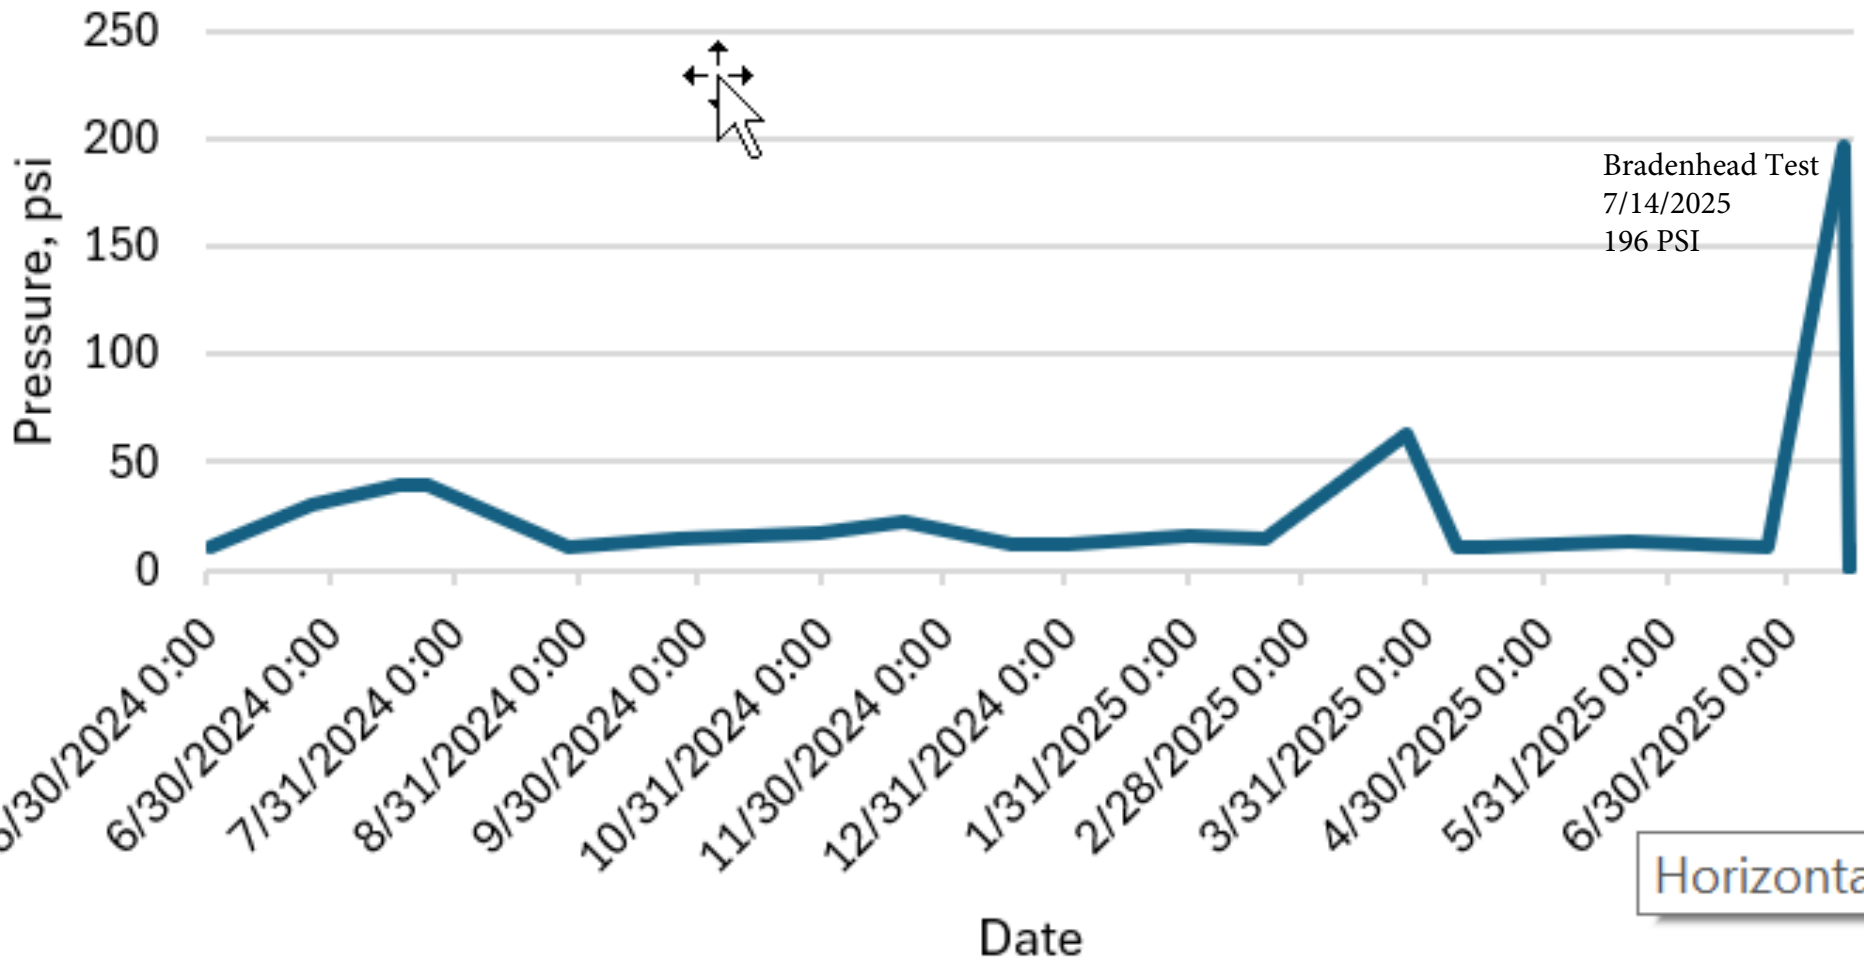

# Wake East 33E-20-07N BH Chart 7/16/25

05-123-45282

Horizontal (Ca