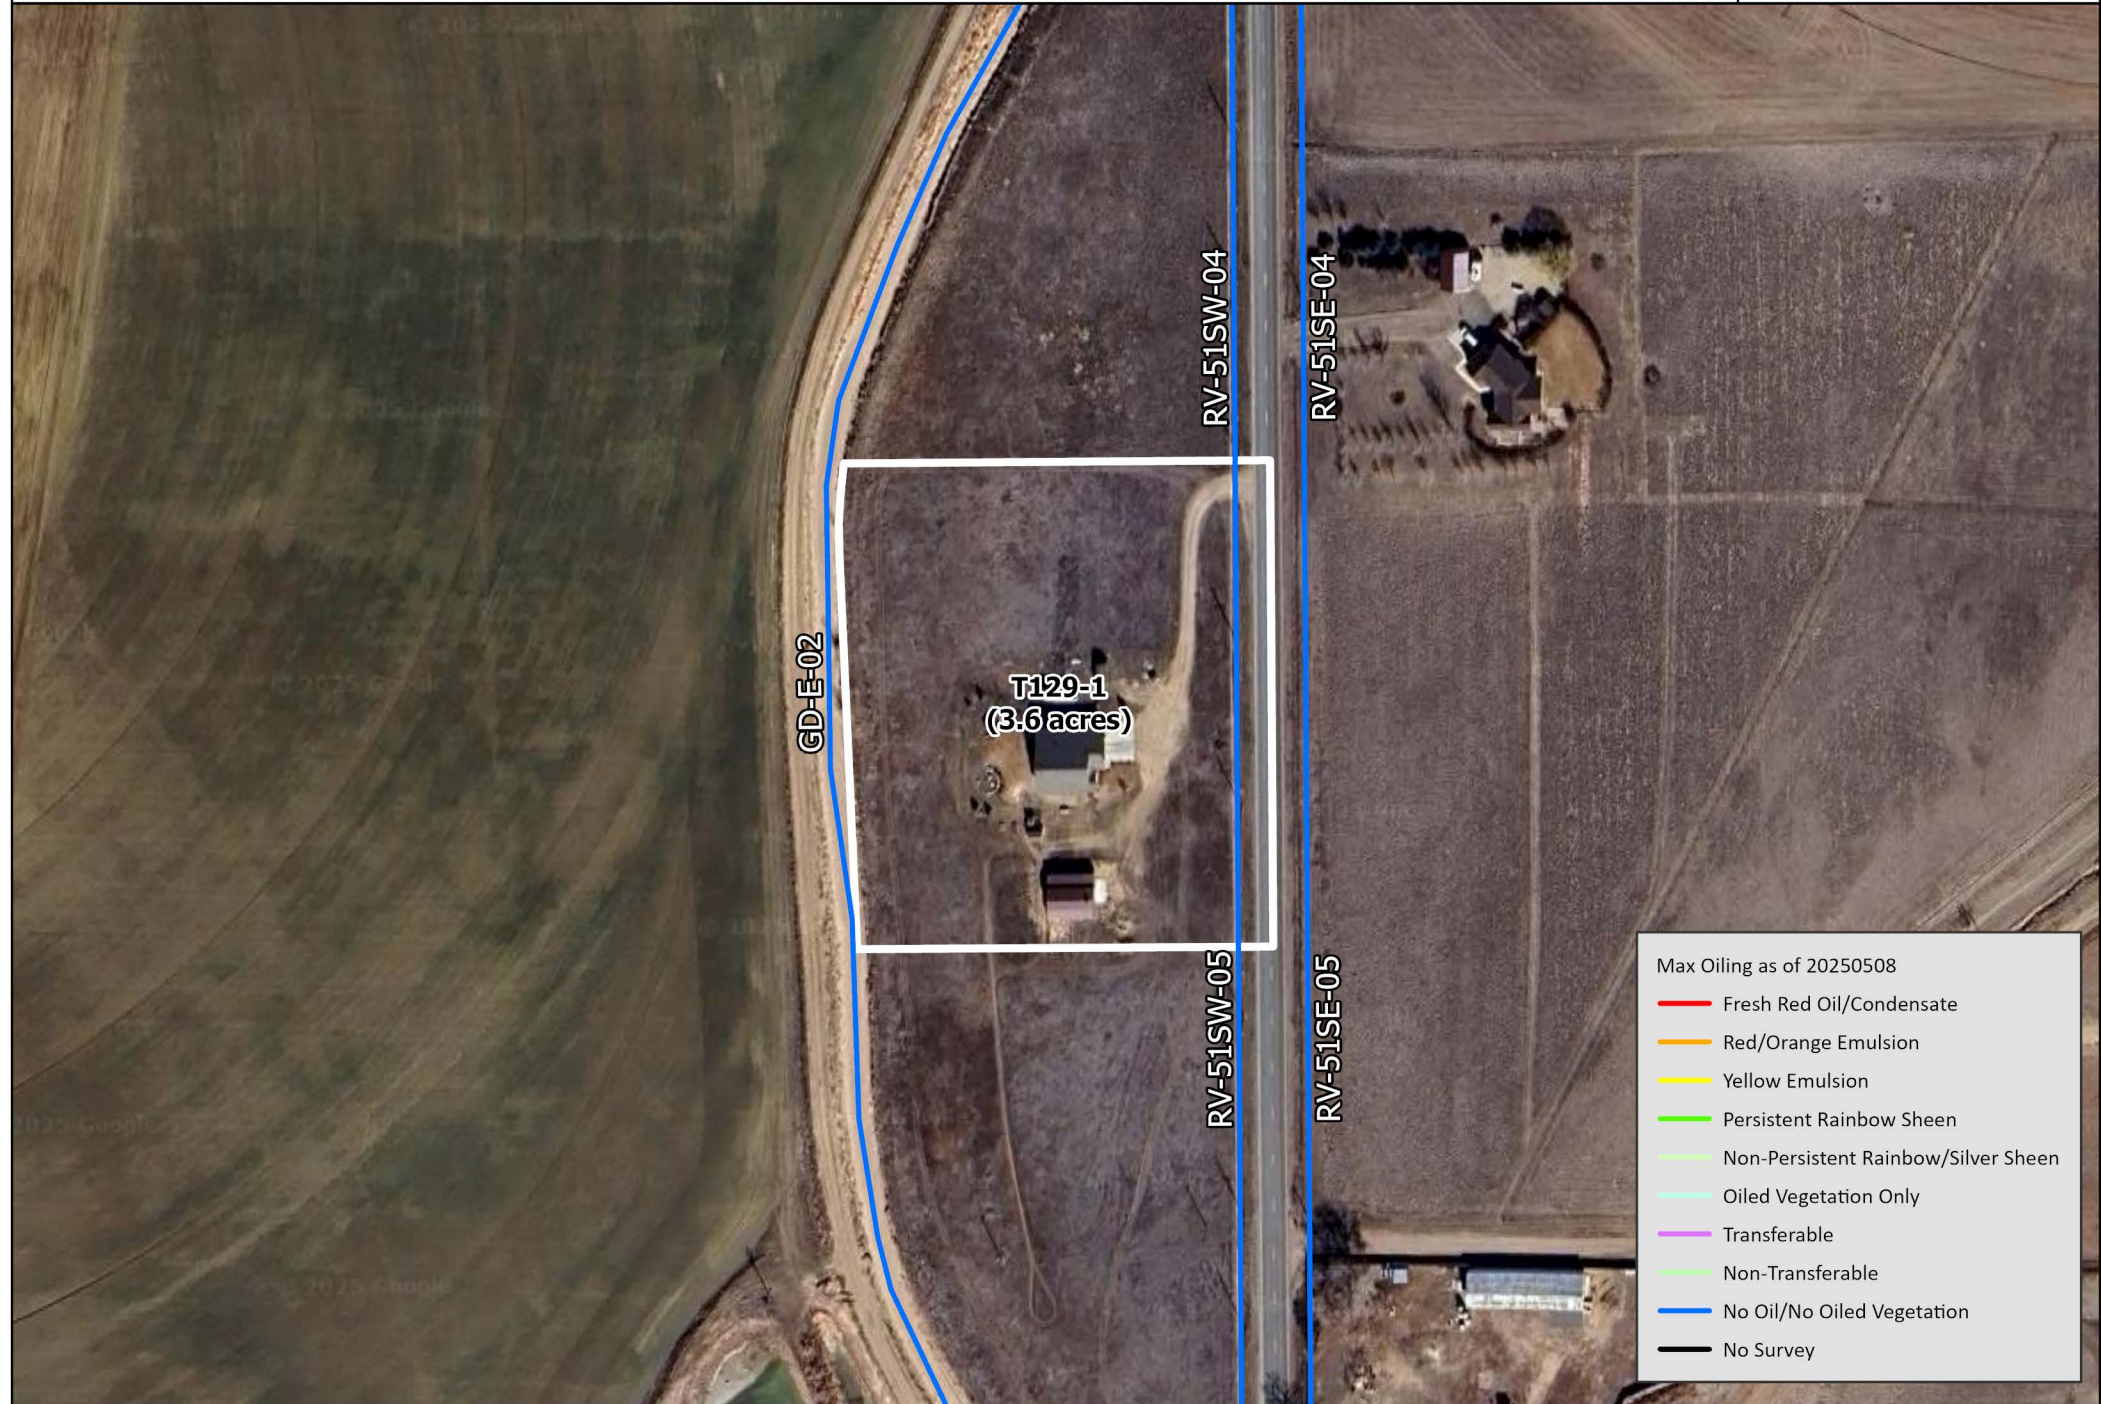

GD-E-02

40.49317, -104.58633, 1413.4m, 105°  
2025-04-17 12:00:52

GD-E-02

40.49175, -104.58472, 1412.8m, 148°  
2025-04-17 12:03:58

GD-E-02

40.48502, -104.58388, 1410.5m, 341°  
2025-04-17 12:21:45

RV-51SE-04

RV-51SE-05

2025-04-18 15:11:15  
+40.488472,-104.583682  
Index number:601

RV-51SE-05

2025-04-18 15:13:57  
+40.486961,-104.583669  
Index number:602

RV-51SE-05

2025-04-18 15:20:05  
+40.483588,-104.583675  
Index number:603