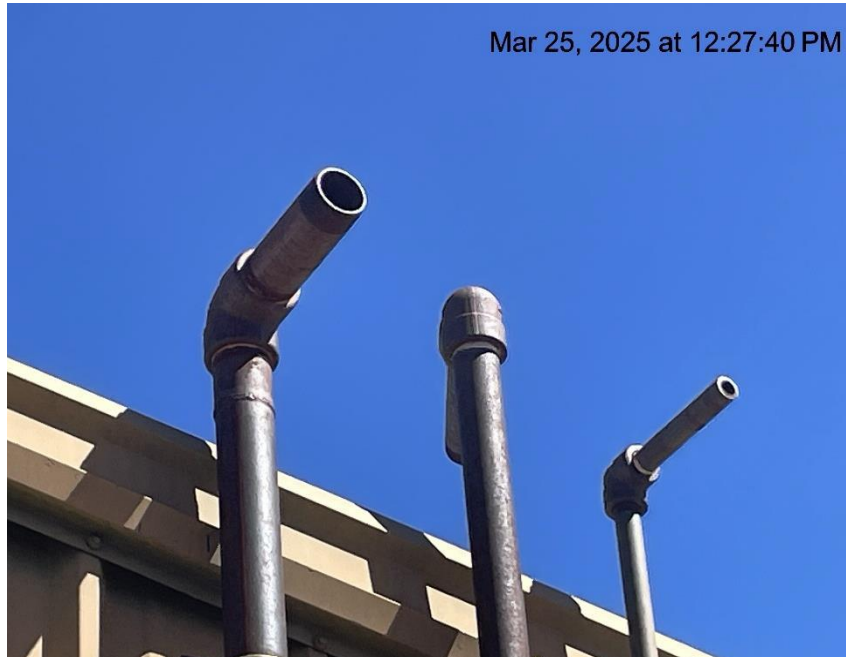

Photo # 1424 PRV vent line does not comply with CECMC pressure safety device rules

Inspection/Audit Photos

Location Name: TEP ROCKY MOUNTAIN LLC CASTLE SPRINGS COMPRESSOR STATION

Facility ID: 454256

Photo # 7131 From inspection/audit 708906125 conducted on 03/25/2025 PRV vent lines do not comply with CECMC pressure safety device rules