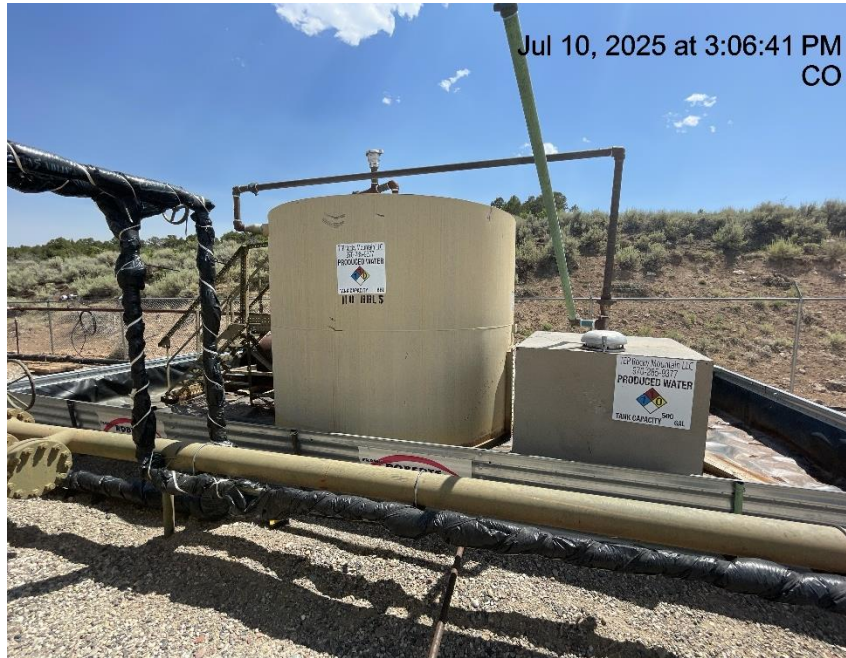

Photo # 1402 From entrance to location

Inspection/Audit Photos

Location Name: TEP ROCKY MOUNTAIN LLC CASTLE SPRINGS COMPRESSOR STATION

Facility ID: 454256