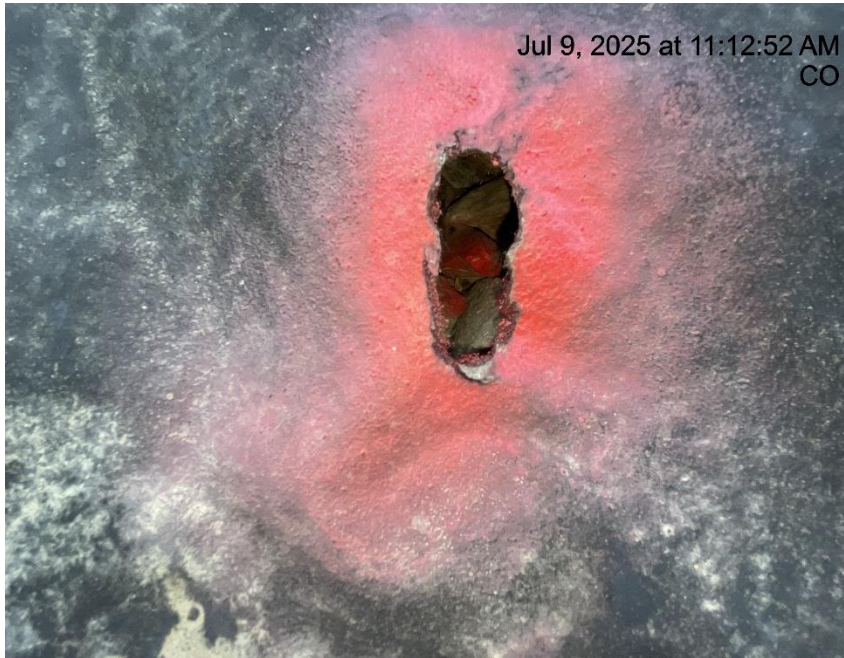

Location Name: TEP ROCKY MOUNTAIN LLC CSF-67S91W 10NESW Pad

Location ID: 322442

Photo # 108 Hole in liner/liner needs maintenance

Photo # 109 Hole in liner/liner needs maintenance

Inspection/Audit Photos

Location Name: TEP ROCKY MOUNTAIN LLC CSF-67S91W 10NESW Pad